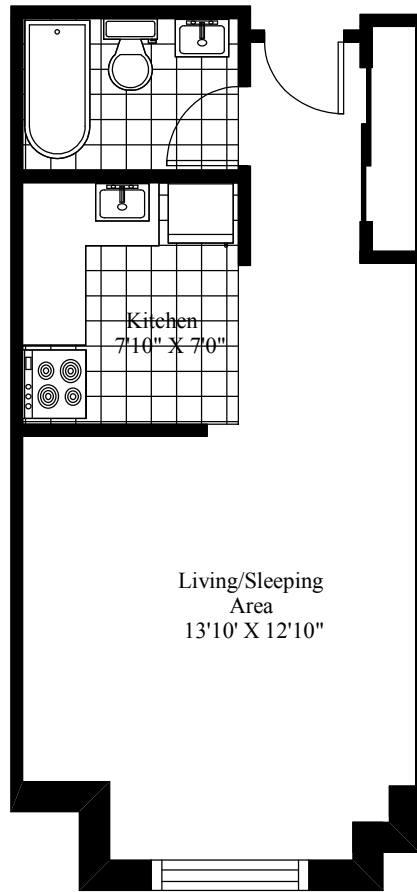

5206 Tobin Street
Typical Bachelor

Main Living Area = 371 Square Feet