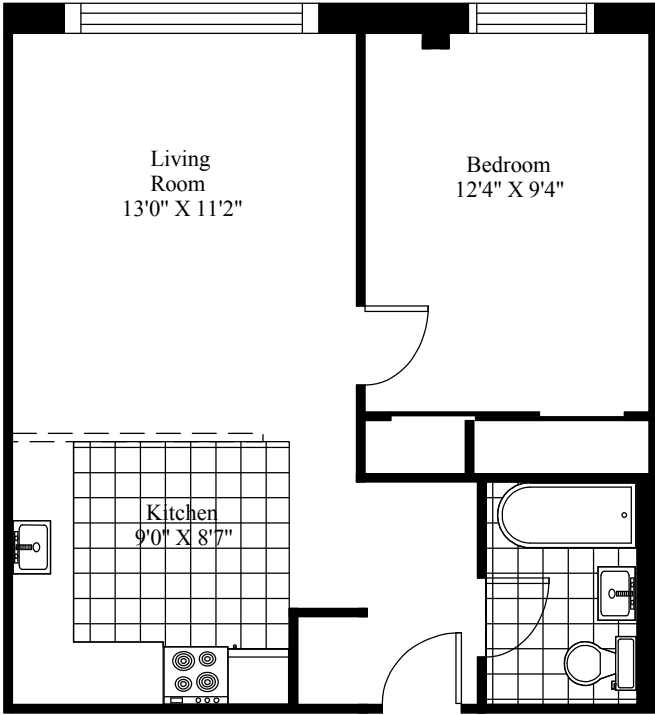

5231 Kent Street
Typical One Bedroom

Main Living Area = 489 Square Feet