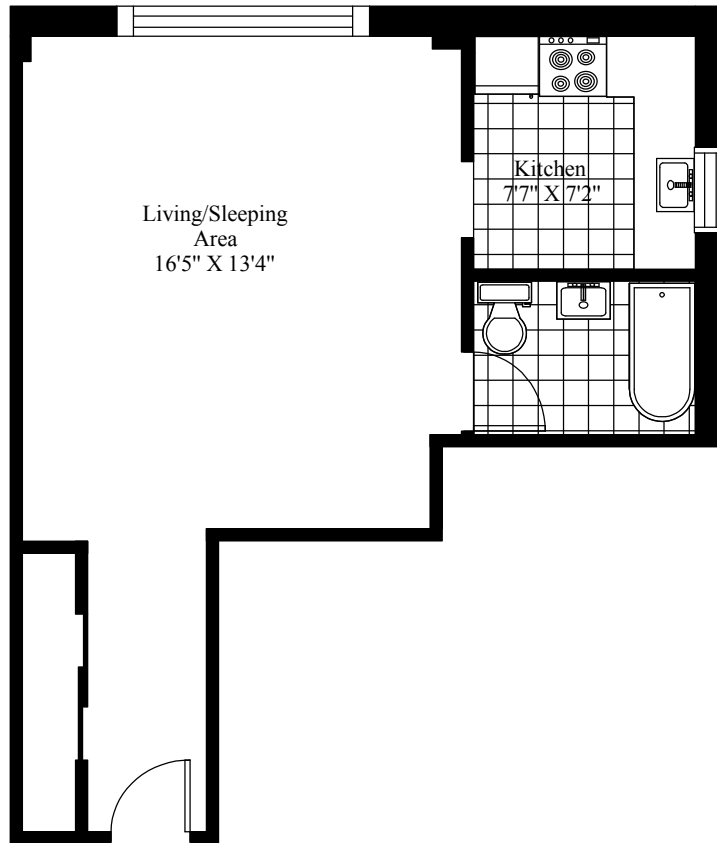

5231 Kent Street
Typical Bachelor

Main Living Area = 439 Square Feet