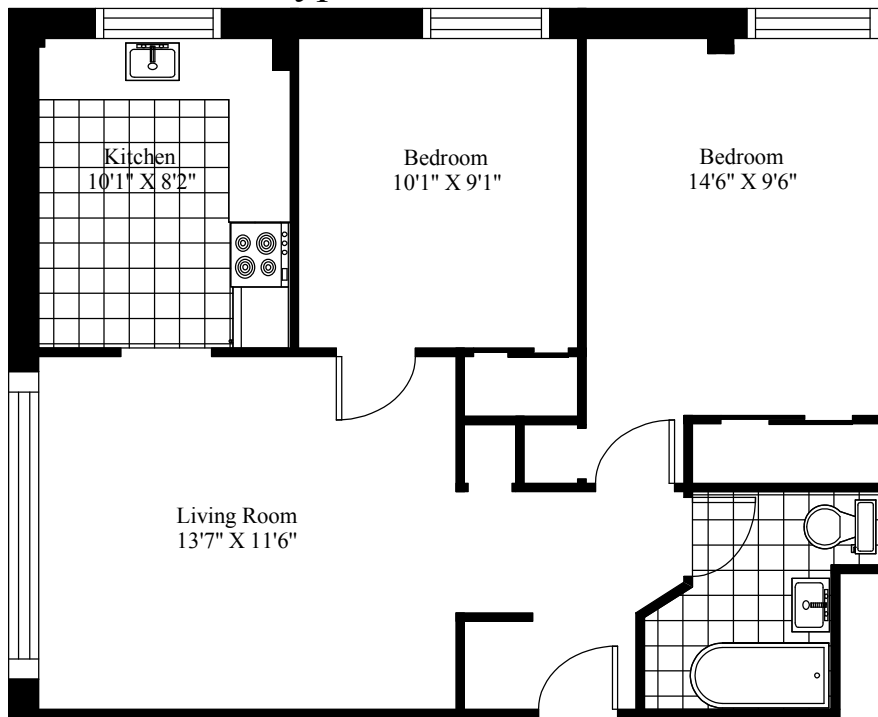

5231 Kent Street
Typical Two Bedroom

Main Living Room = 651 Square Feet