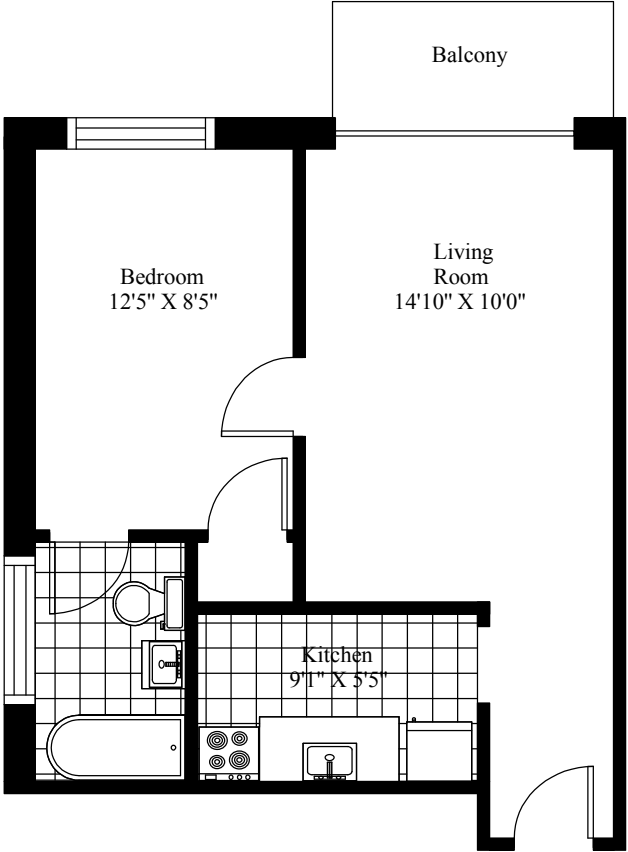

5240 Kent Street  
Typical One Bedroom

Main Living Area = 450 Square Feet