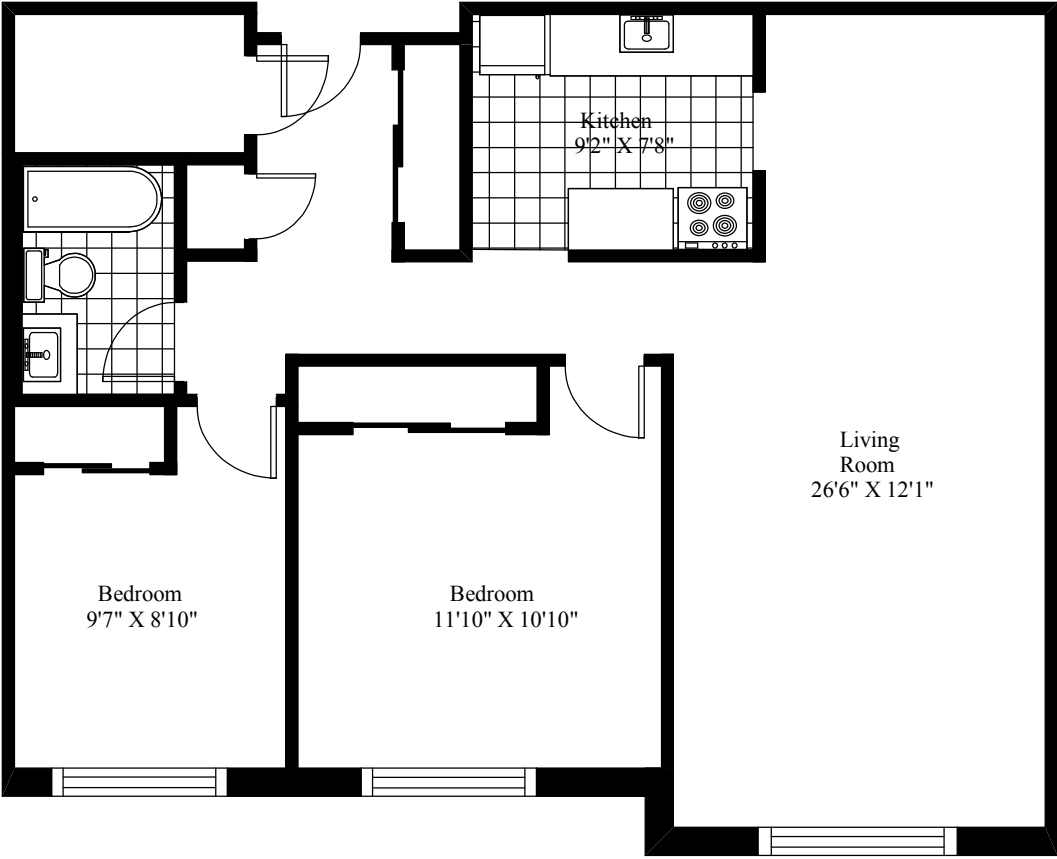

Harlington Crescent
Typical Two Bedroom

Main Living Area = 899 Square Feet