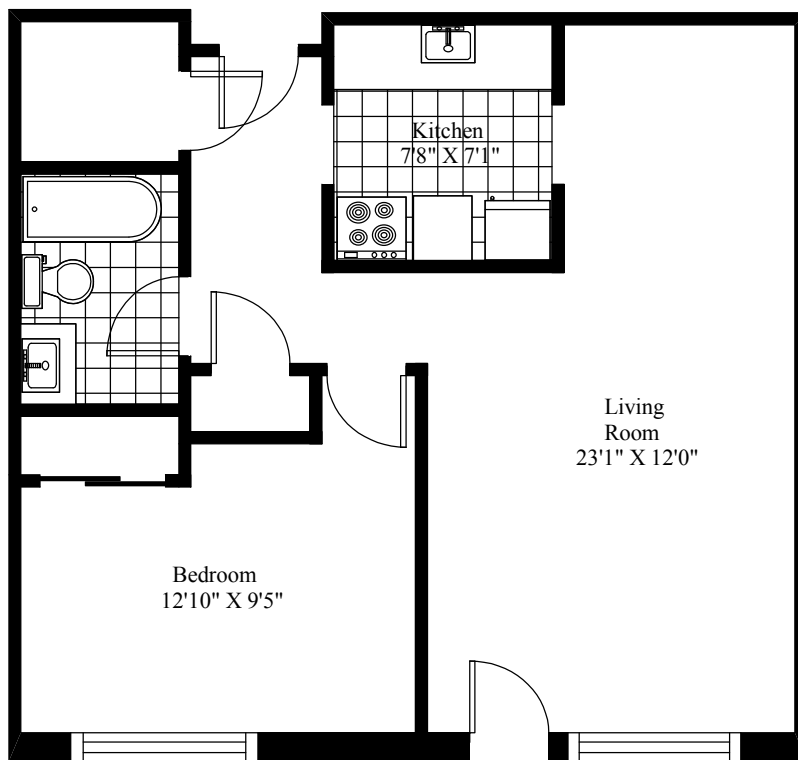

Harlington Crescent Typical One Bedroom

Main Living Area = 622 Square Feet