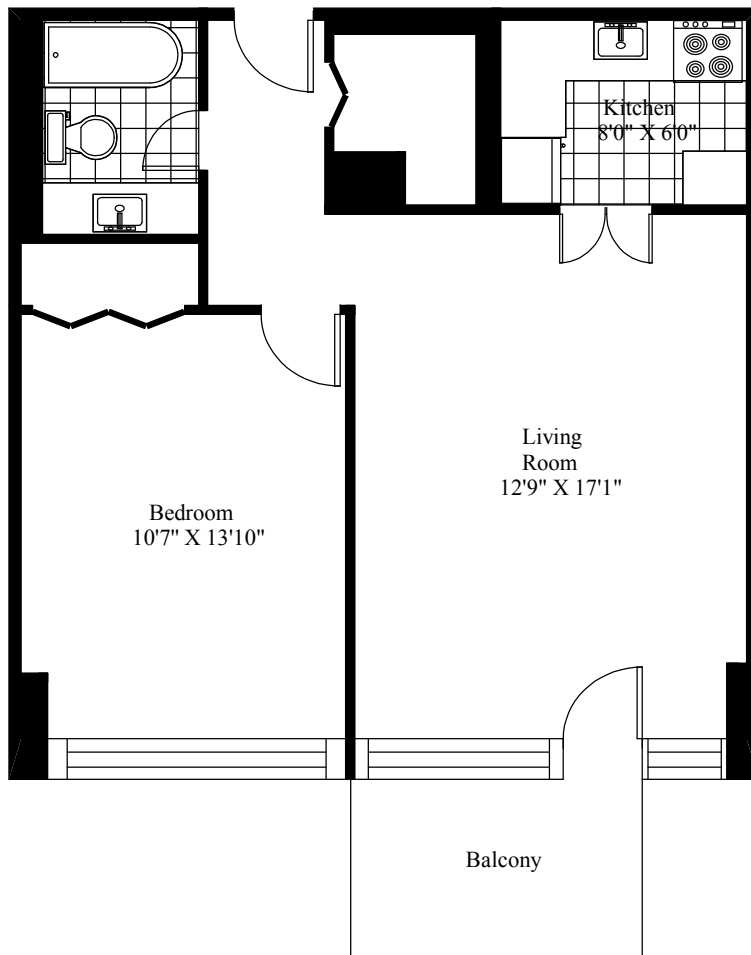

5885 Spring Garden Road  
Typical One Bedroom

Main Living Area = 605 Square Feet