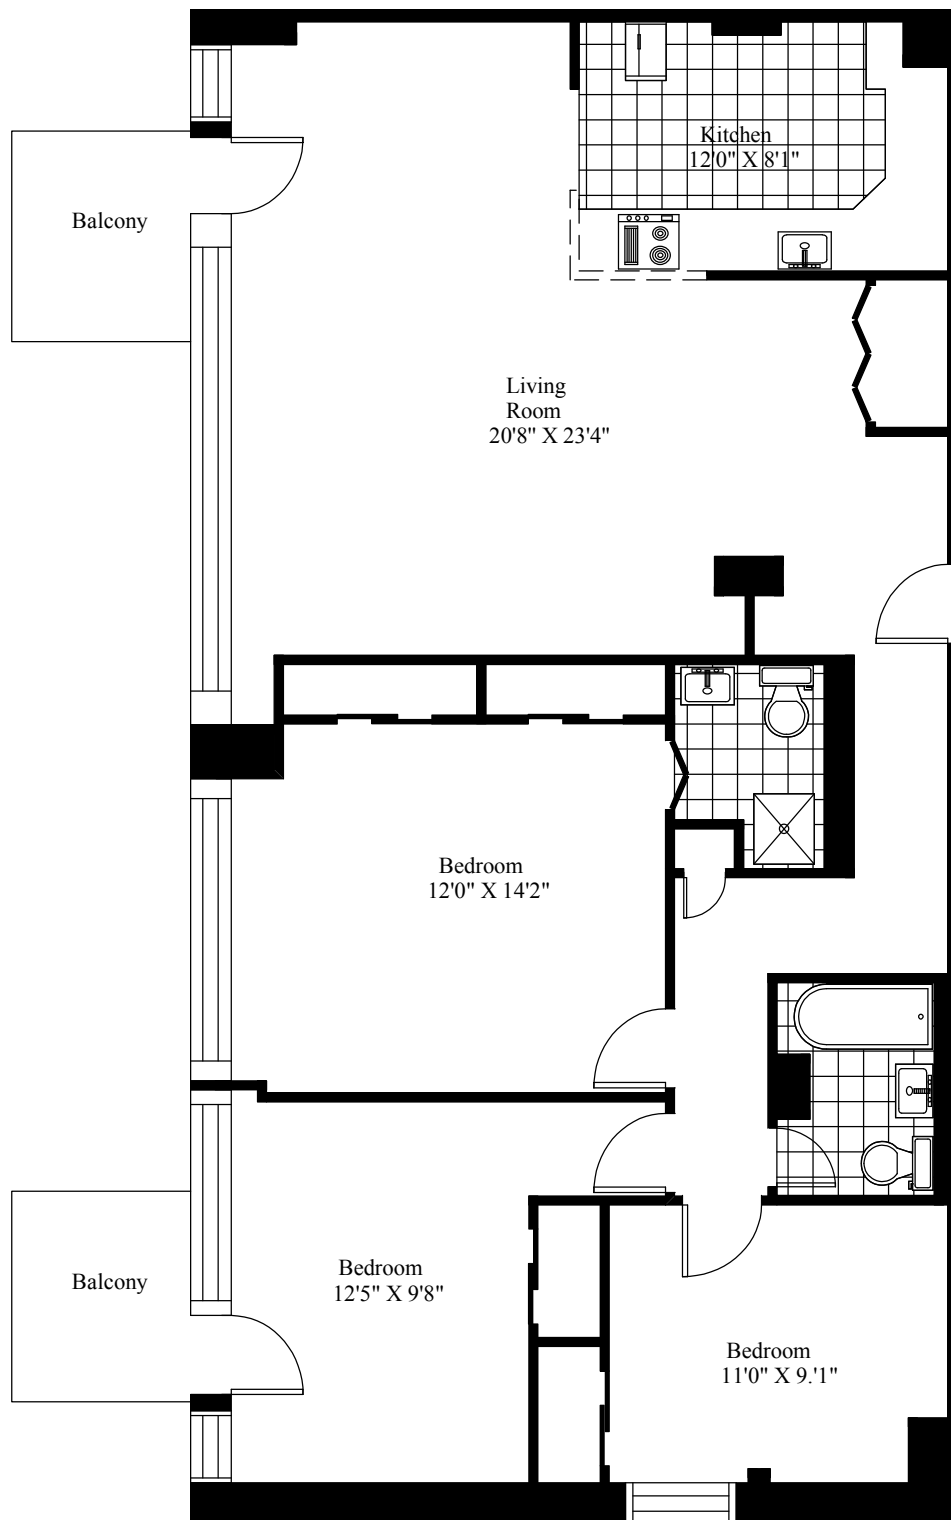

5885 Spring Garden Road
Typical Three Bedroom

Main Living Area = 1,232 Square Feet