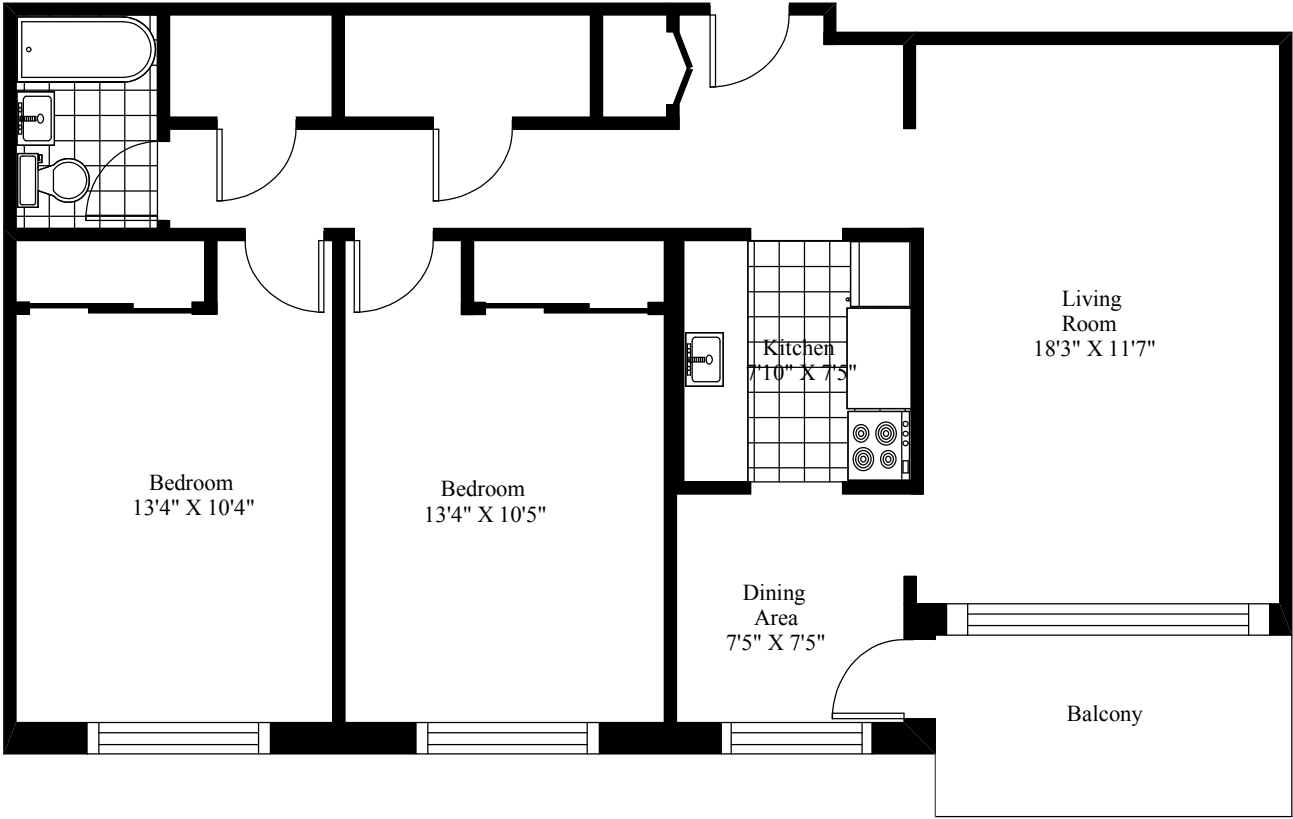

6 Jamieson Street
Typical Two Bedroom

Main Living Area = 959 Square Feet