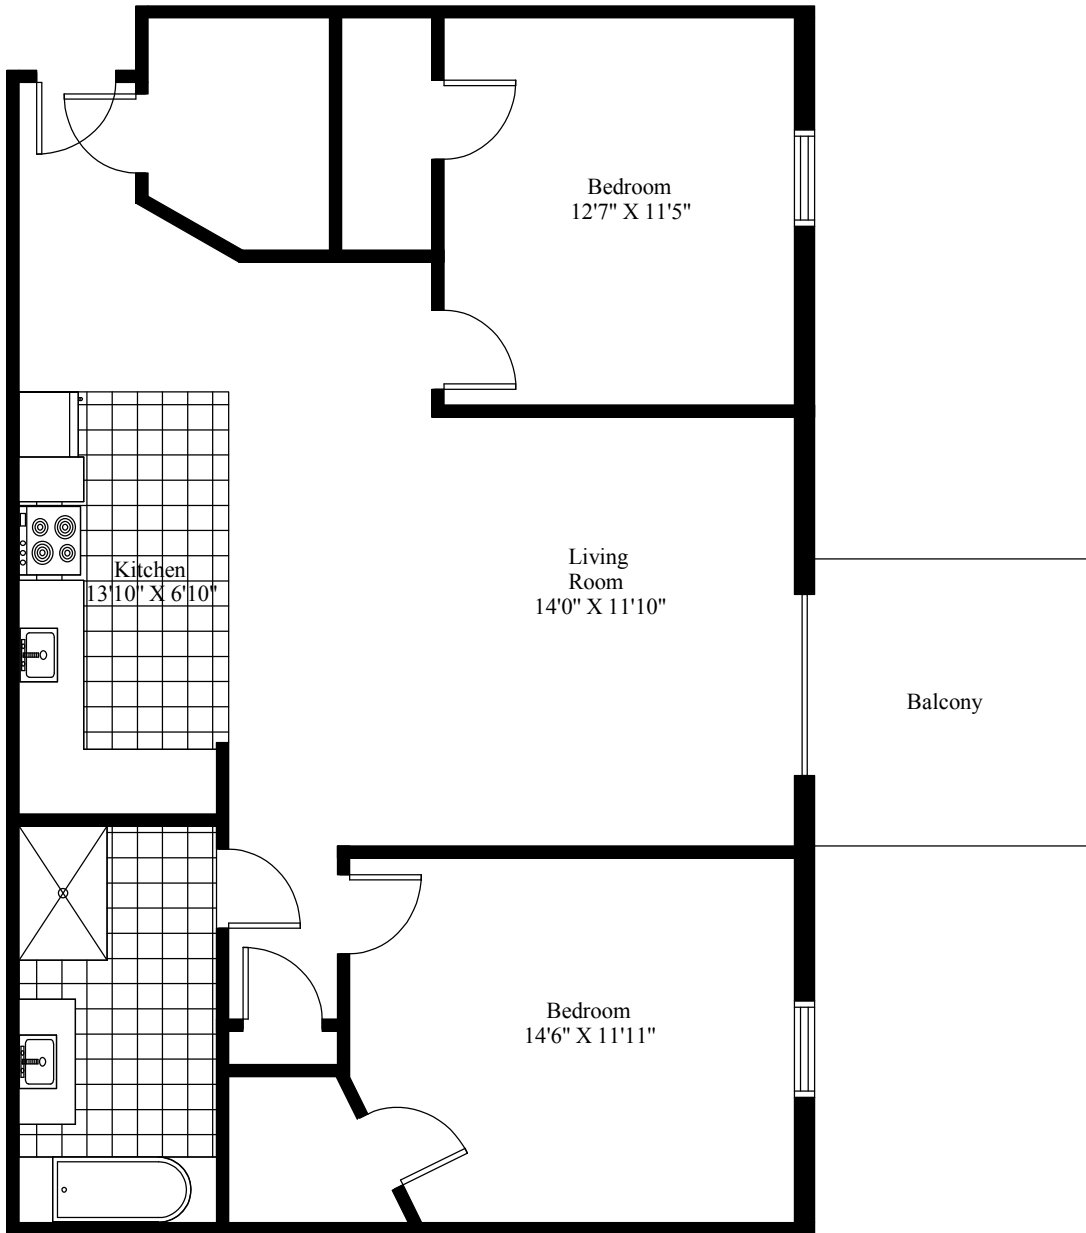

Country Place
Typical Two Bedroom

Main Living Area = 1,037 Square Feet