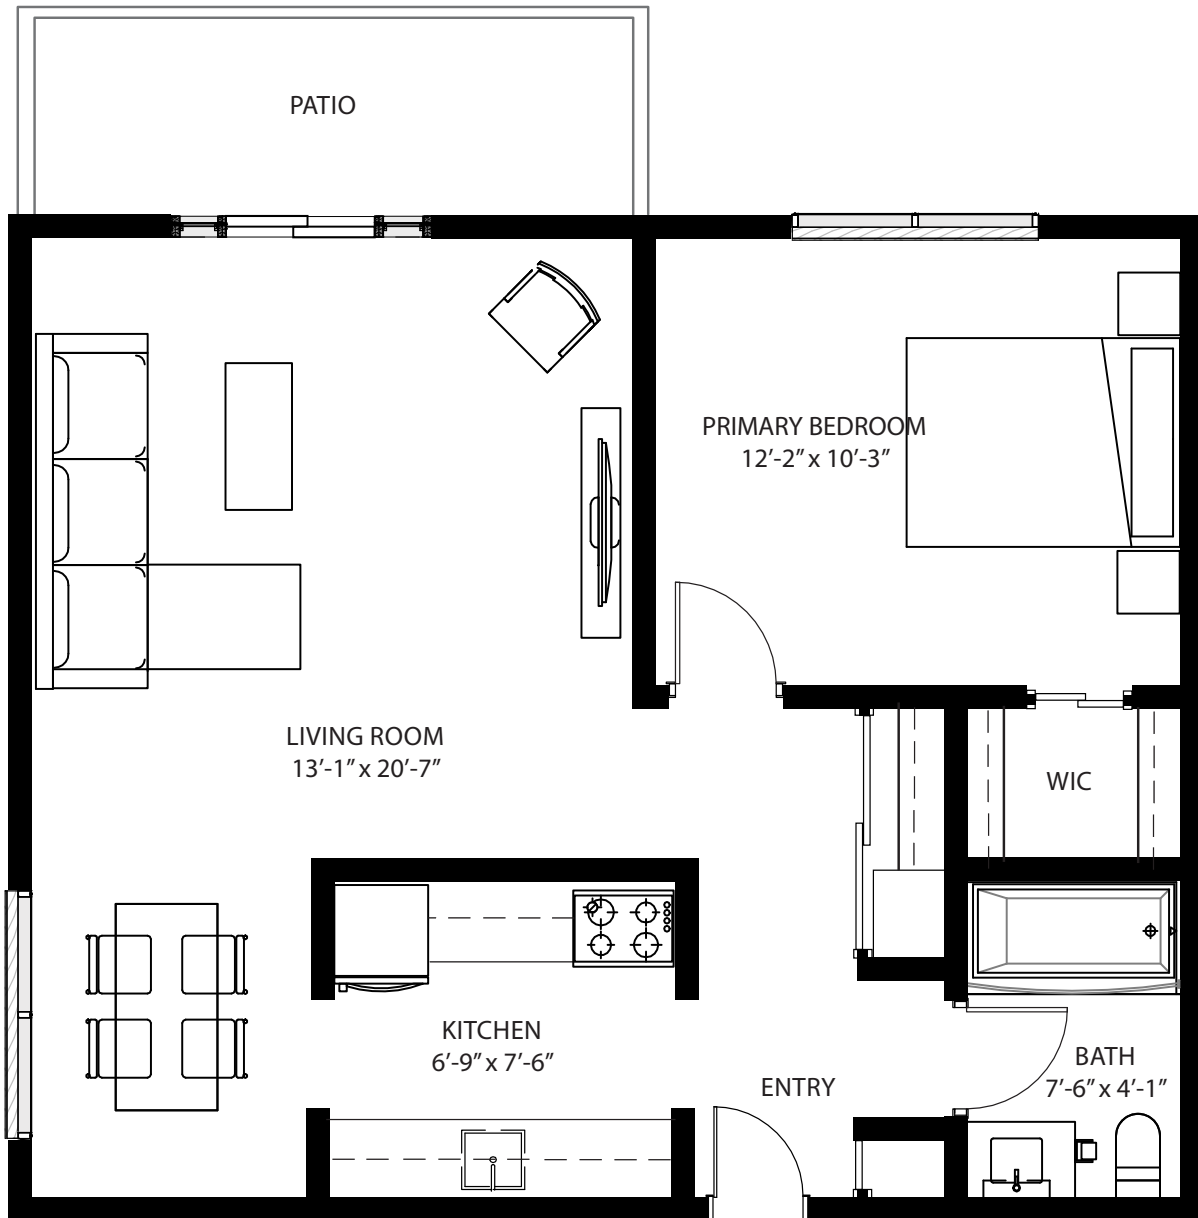

CRAIGFLOWER HOUSE

899 CRAIGFLOWER ROAD, VICTORIA, BC

Unit Type D | 1 Bed, 1 Bath

572 square feet

844.978.3052
killamreit.com

All sizes and specifications are subject to change without notice. Floor plans are approximate dimensions. Actual usable floor space may vary from the stated floor area. E.&O.E.