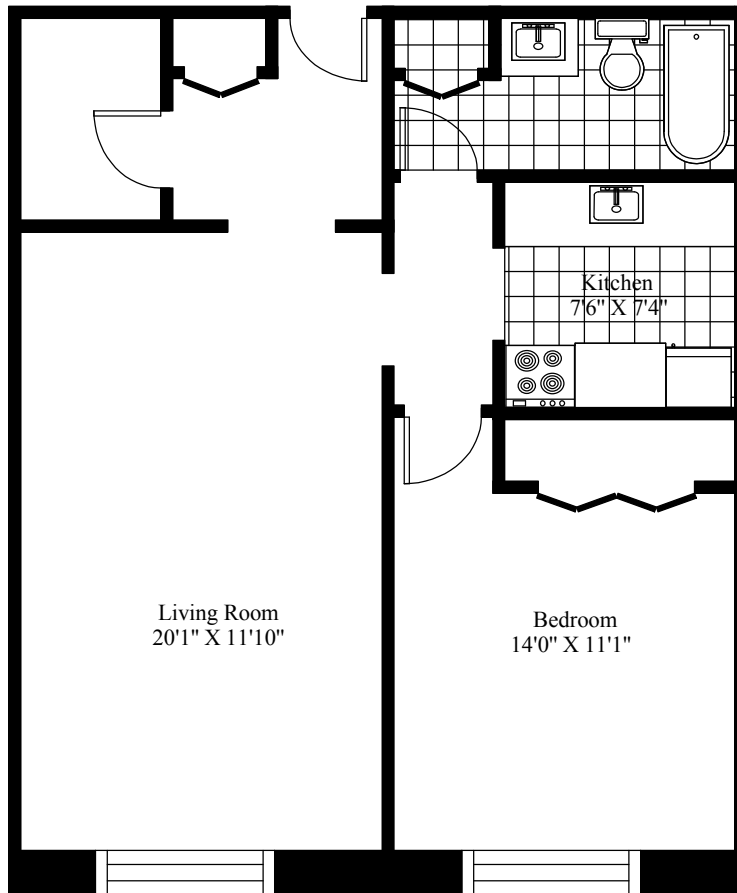

9 Bruce Street
Typical One Bedroom

Main Living Area = 685 Square Feet