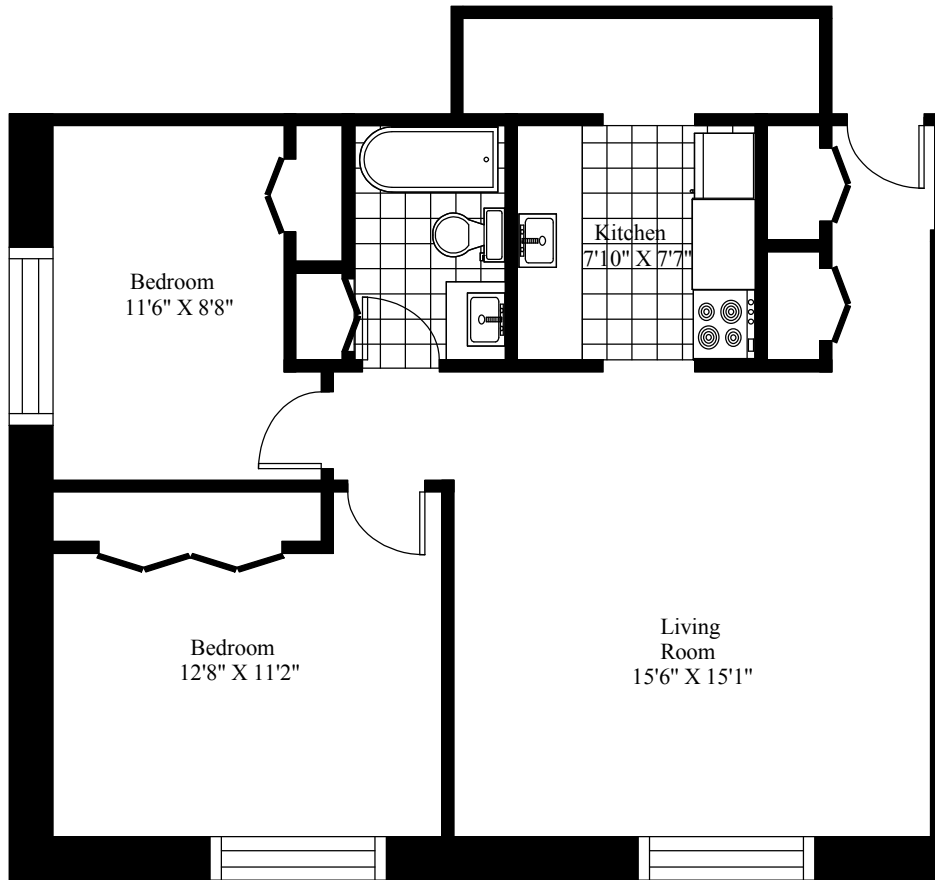

9 Bruce Street  
Typical Two Bedroom

Main Living Area = 794 Square Feet