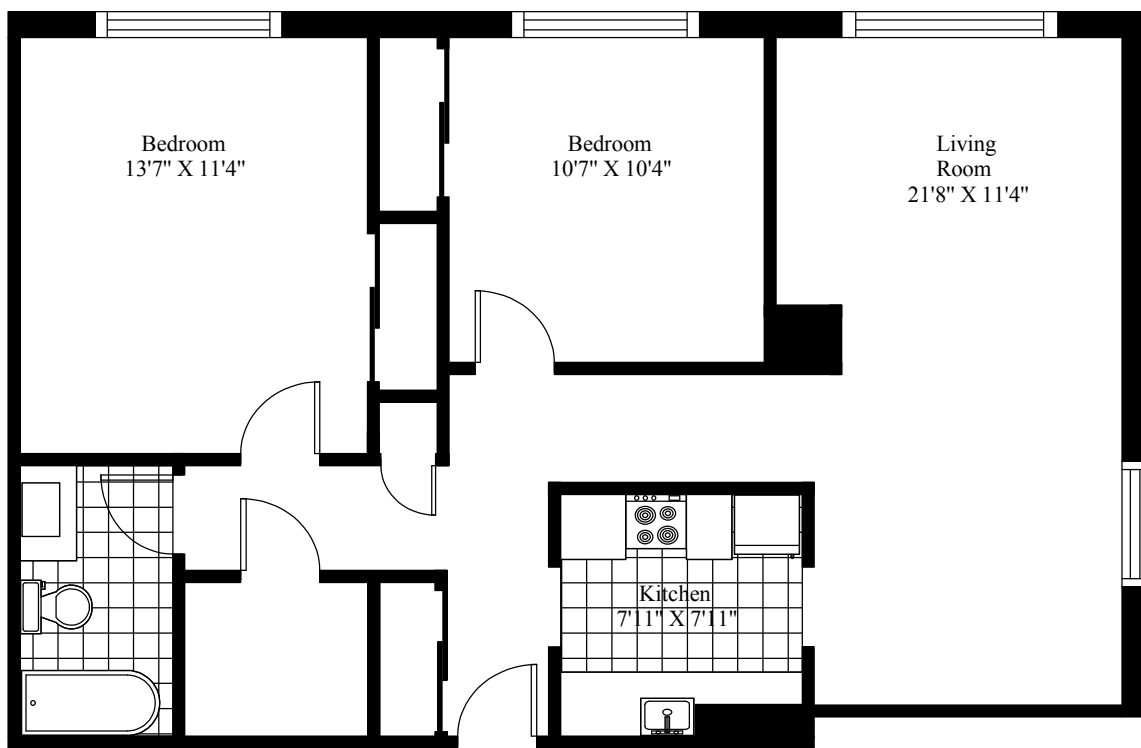

9 Sybyl Court
Typical Two Bedroom

Main Living Area = 876 Square Feet