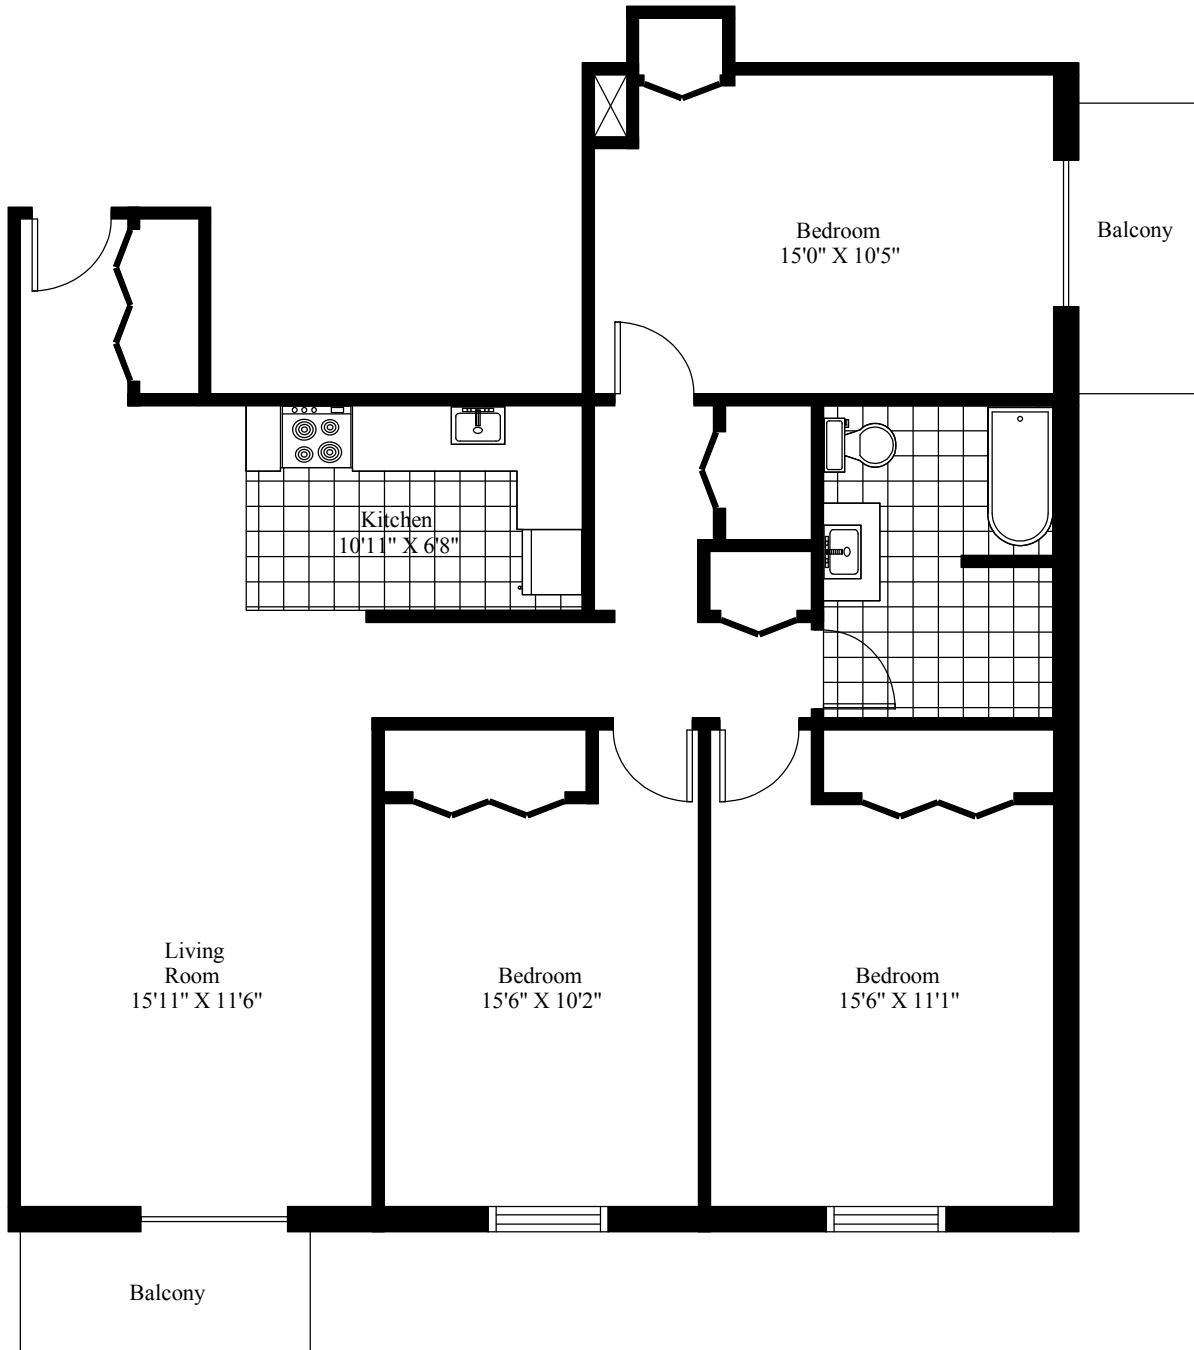

969 Regent Street
Typical Three Bedroom

Main Living Area = 1,153 Square Feet