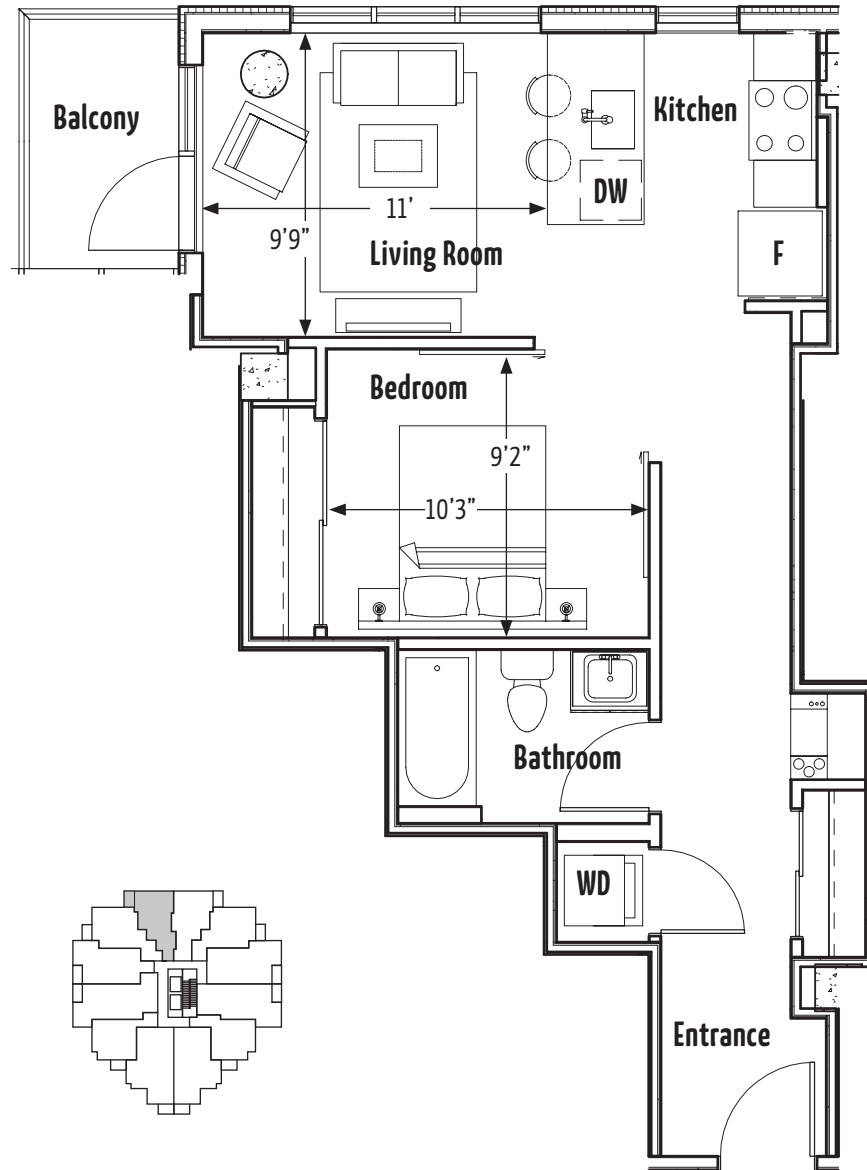

THE
ALEXANDER

GRAFTON | 1B, 1 BATH

Suite: 505 - 1405

576 sqft

902.453.9000
THEALEXANDERHALIFAX.COM

Does not include furniture. All sizes and specifications are subject to change without notice. E.&O.E.