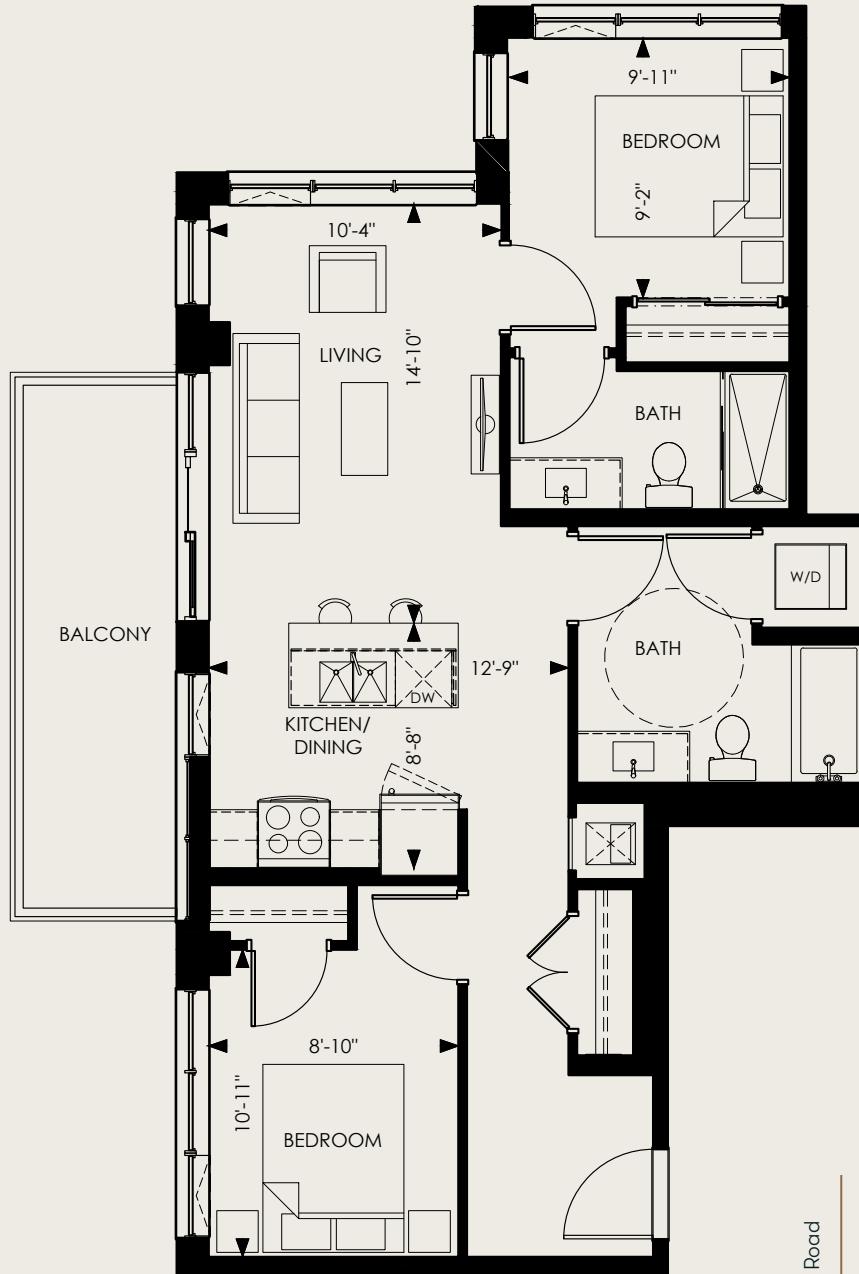

# AVONDALE

2 Bed, 2 Bath, Barrier Free

INTERIOR

887 SF

BALCONY

115 SF

FLOORS

11,12

SUITES 1102, 1112, 1202, 1212

194 ERB STREET WEST, WATERLOO, ON

Does not include furniture. All dimensions and specifications are subject to change without notice. E.&O.E.

**Killam**  
home for all

*The*  
**CARRICK**