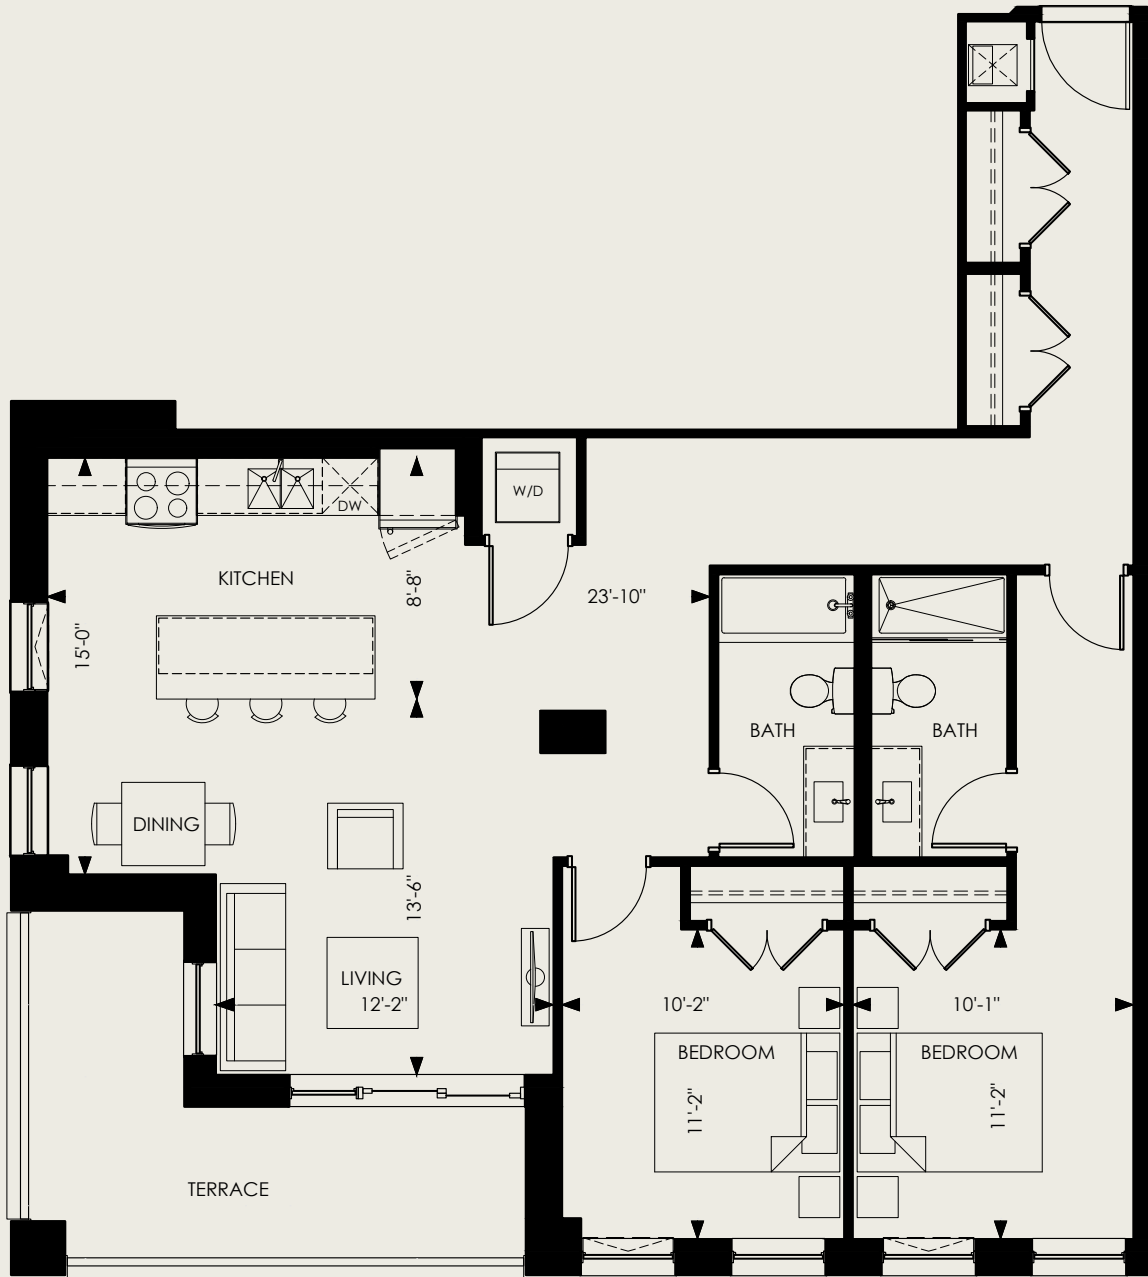

BELMONT

2 Bed, 2 Bath

INTERIOR
1,202 SF

BALCONY
157 SF

FLOORS
2,3

SUITES 201, 301

194 ERB STREET WEST, WATERLOO, ON

Does not include furniture. All dimensions and specifications are subject to change without notice. E.&O.E.