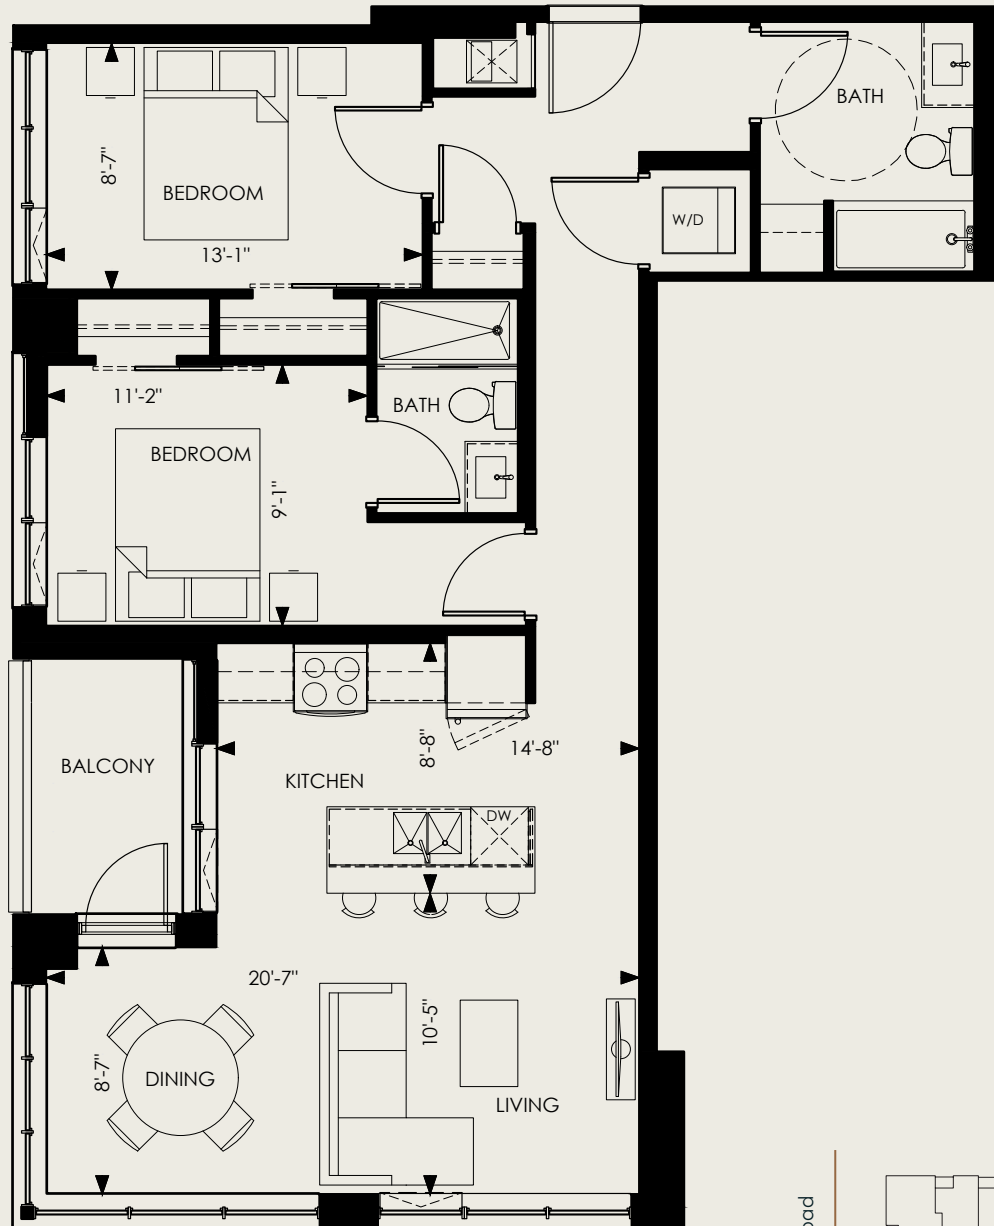

# BEVERLEY

2 Bed, 2 Bath, Barrier Free

INTERIOR  
1,003 SF

BALCONY  
54 SF

FLOORS  
5,6,7,8,9

SUITES 501-901 & 511-911

194 ERB STREET WEST, WATERLOO, ON

Does not include furniture. All dimensions and specifications are subject to change without notice. E.&O.E.