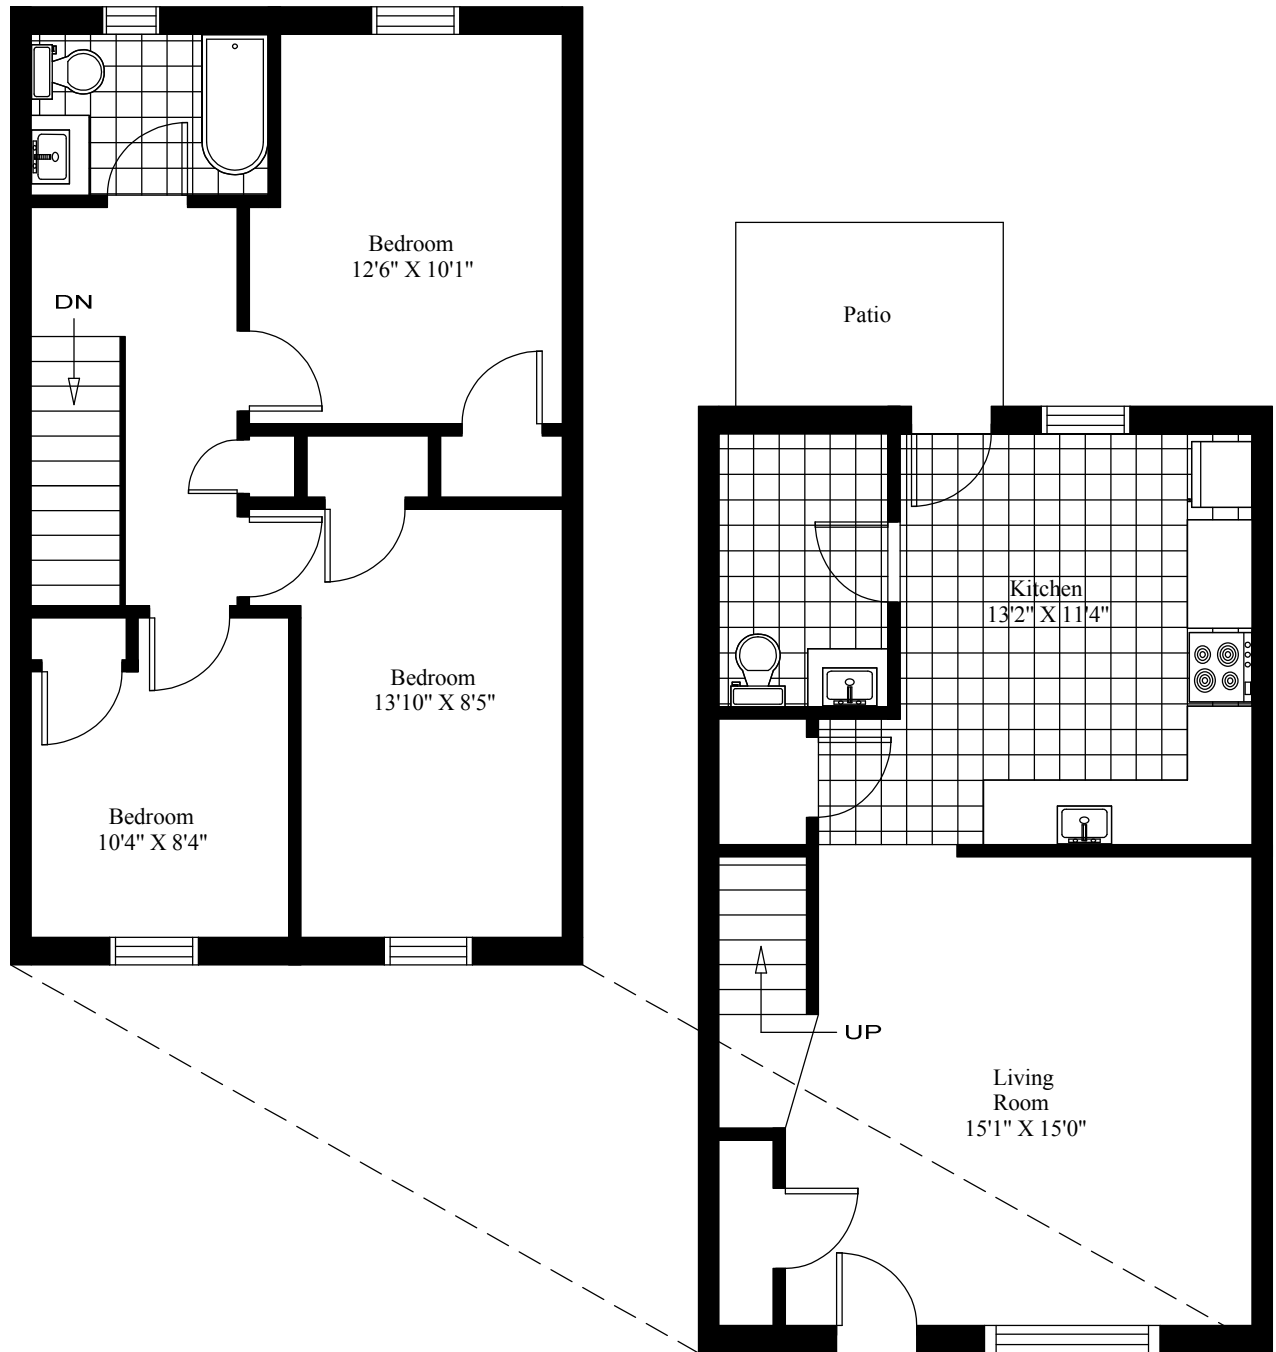

# Island Dale Estates Typical Three Bedroom

Main Living Area = 1,091 Square Feet