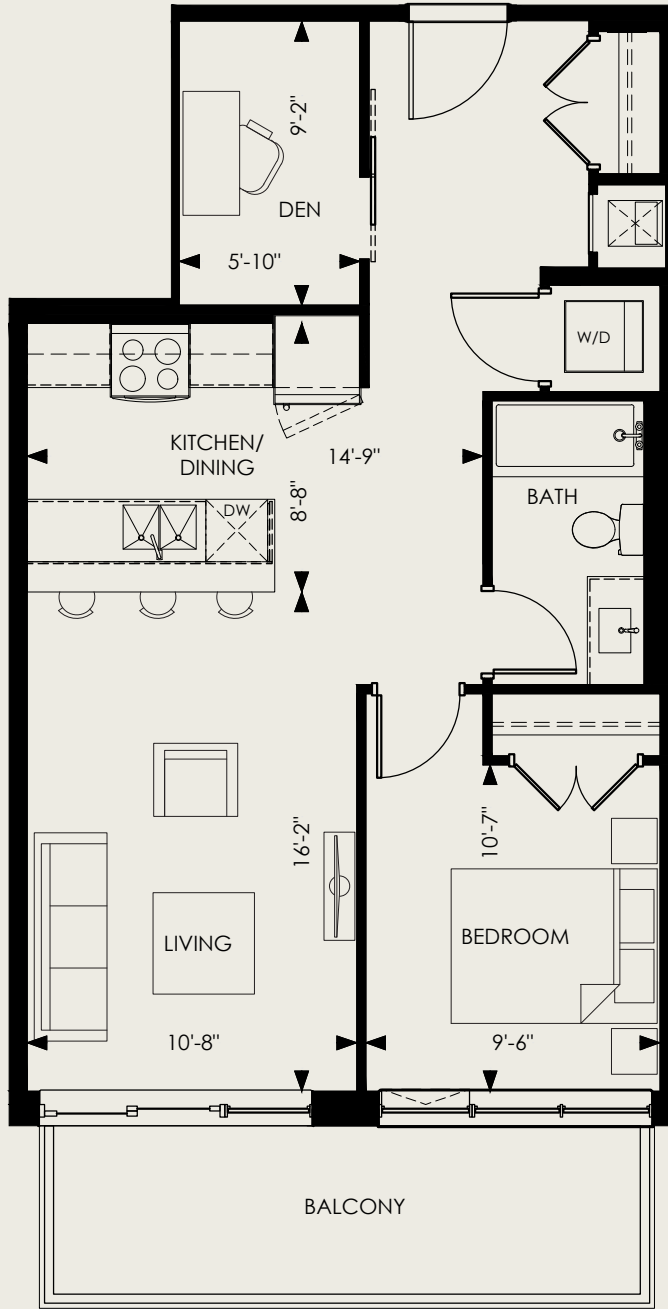

# CAROLINE

1 Bed, 1 Bath + Den

INTERIOR  
735 SF

BALCONY  
102 SF

FLOORS  
10

SUITES 1003, 1009

194 ERB STREET WEST, WATERLOO, ON

Does not include furniture. All dimensions and specifications are subject to change without notice. E.&O.E.