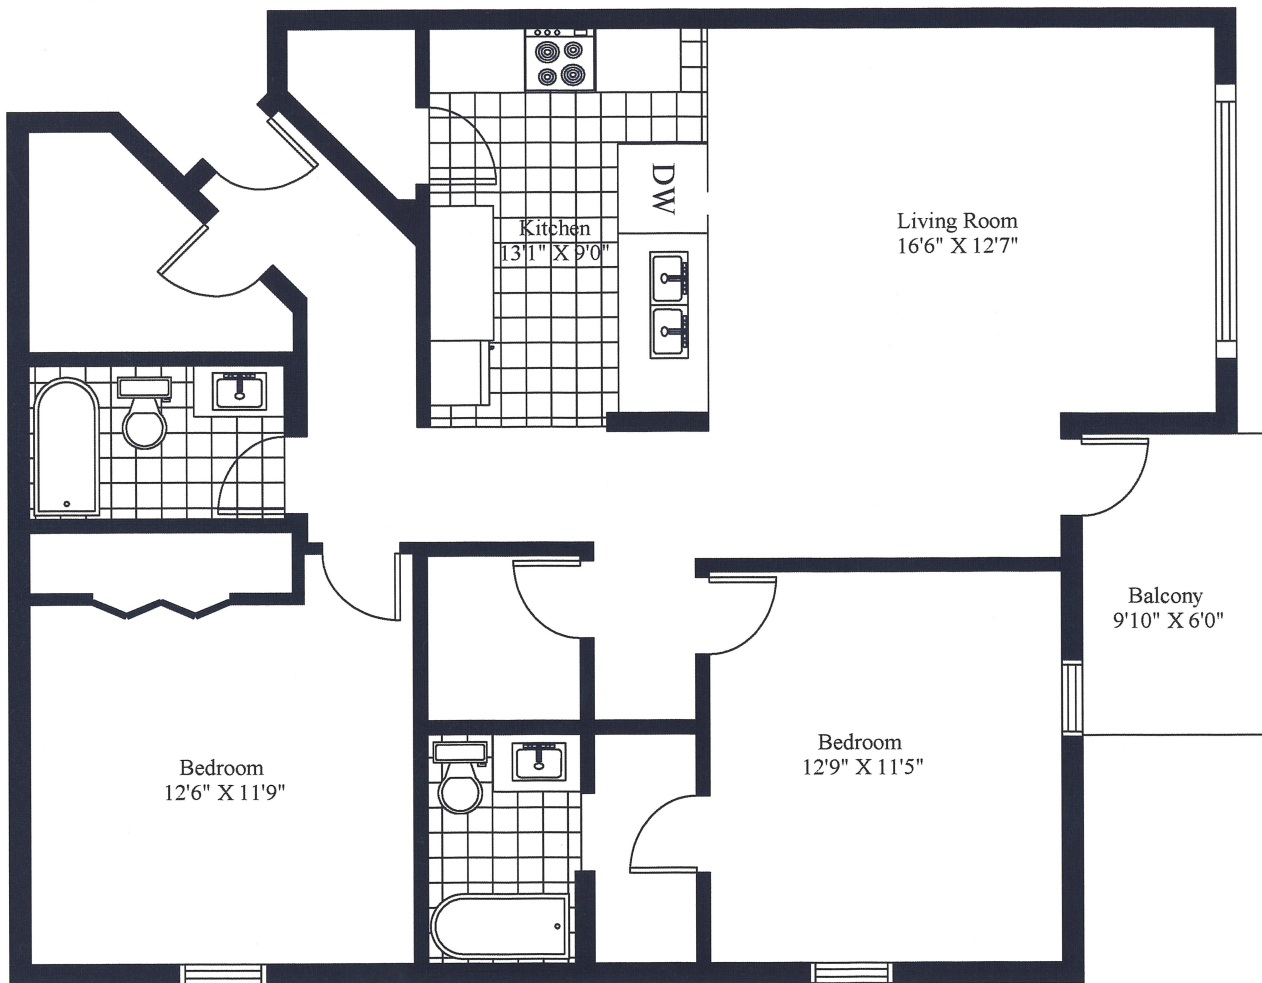

155 Canaan/Chateau Canaan
Typical 2 Bedroom

Unit Gross Area = 1,133 Square Feet