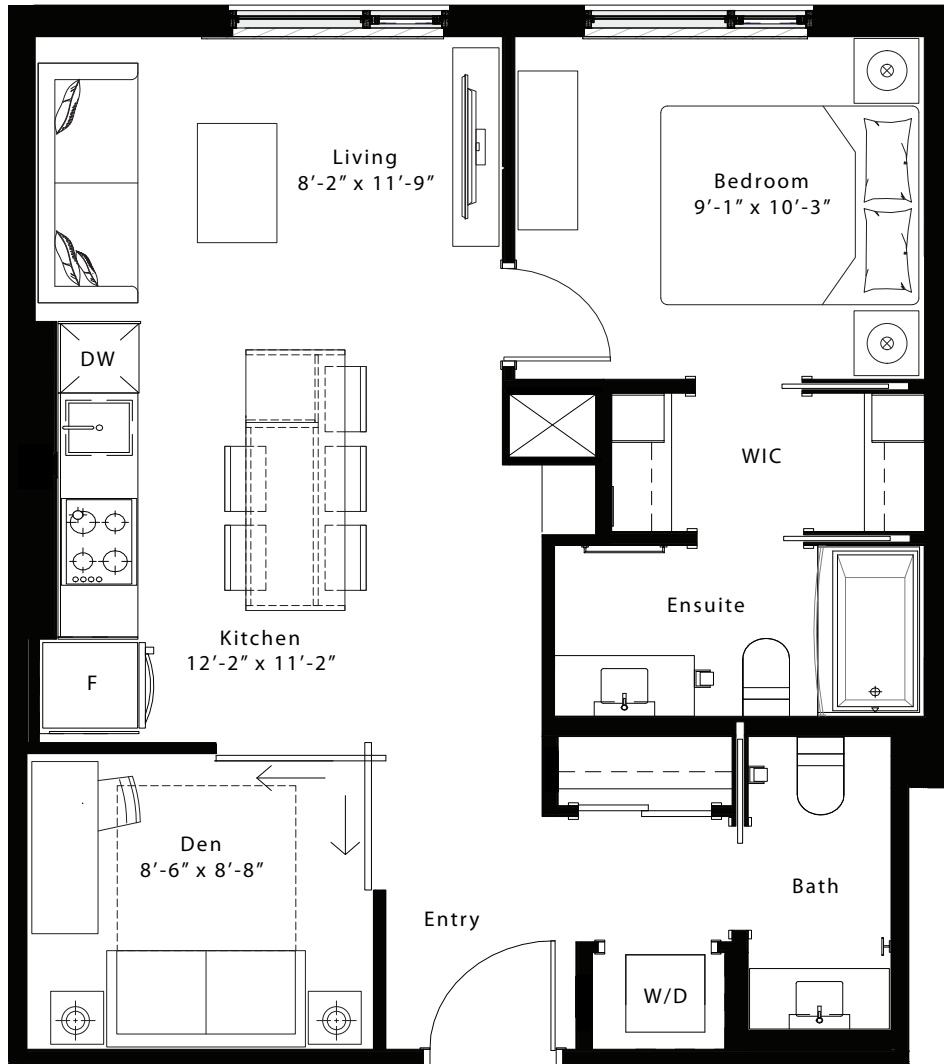

latitude

at frontier

Chateau

1 Bed + Den / 1.5 Bath

708 Sq Ft

Units 207, 307

Floor 2

Floor 3

livingatfrontier.com/latitude

All sizes and specifications are subject to change without notice. Furniture is not included. E. & O.E.