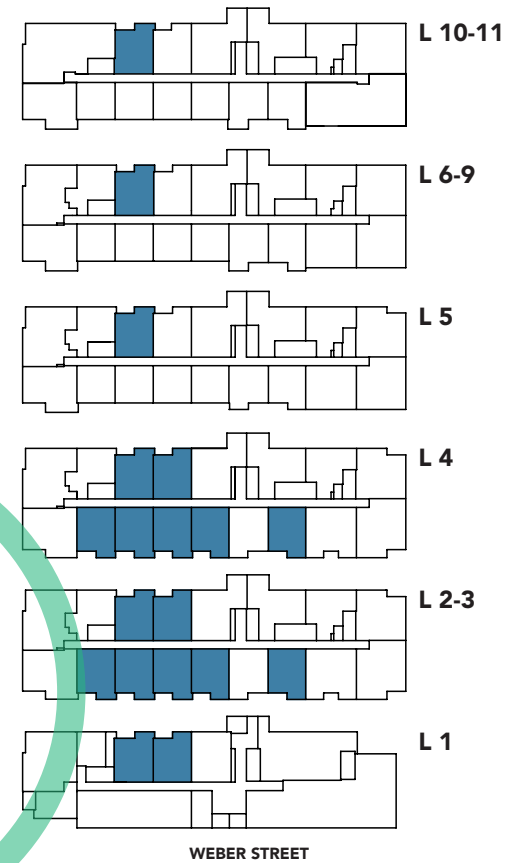

SIXTY SIX

Suite A1

1 BR, 1 Bath + Den | 688 SF
Suites: 102, 103 – 902, 903 | 203, 205,
206, 207, 208, 209, 213 | 403, 405, 406,
407, 408, 409, 413 | 1002 | 1102

Does not include furniture. All dimensions and specifications are subject to change without notice. E.&O.E