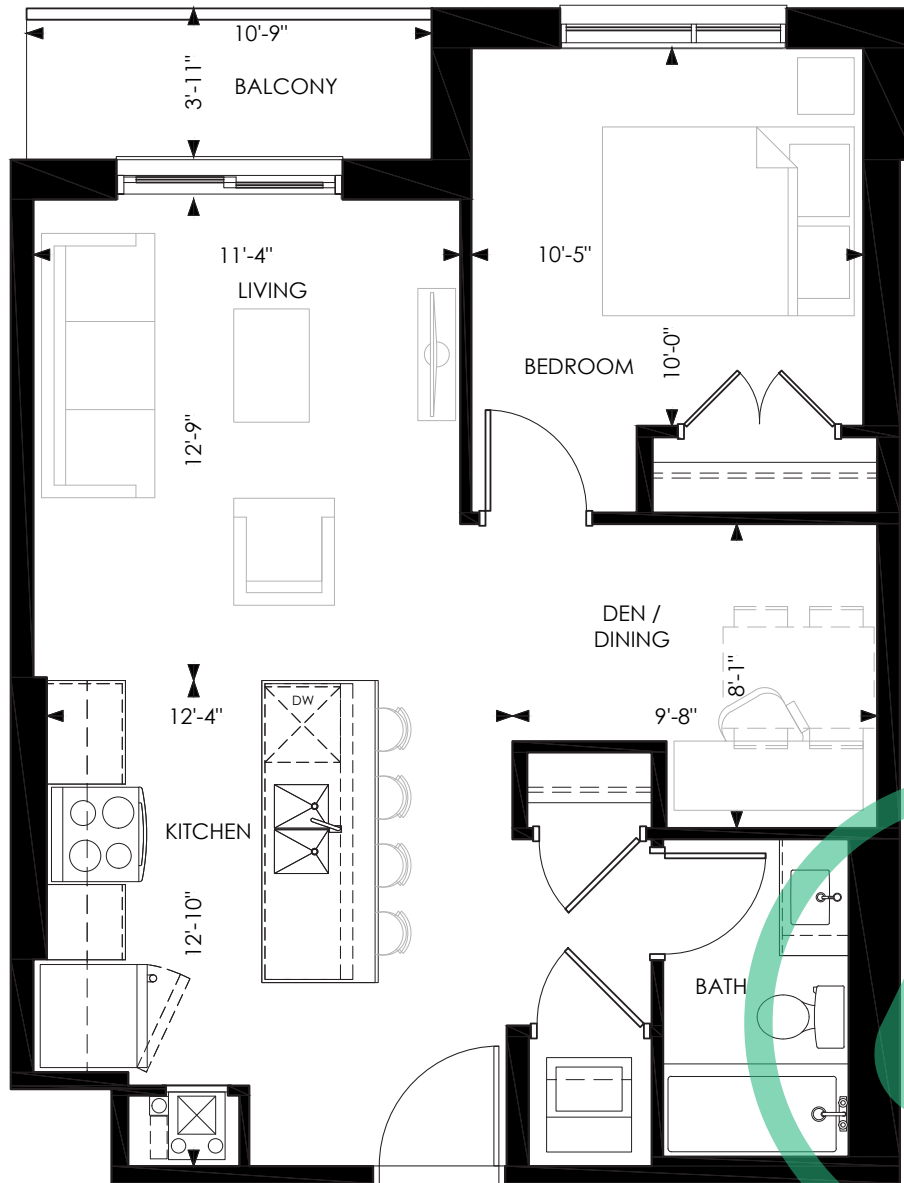

SIXTY SIX

Suite A1

1 BR, 1 Bath + Den | 688 SF
Suites: 102, 103 – 902, 903 | 203, 205,
206, 207, 208, 209, 213 | 403, 405, 406,
407, 408, 409, 413 | 1002 | 1102

Does not include furniture. All dimensions and specifications are subject to change without notice. E.&O.E