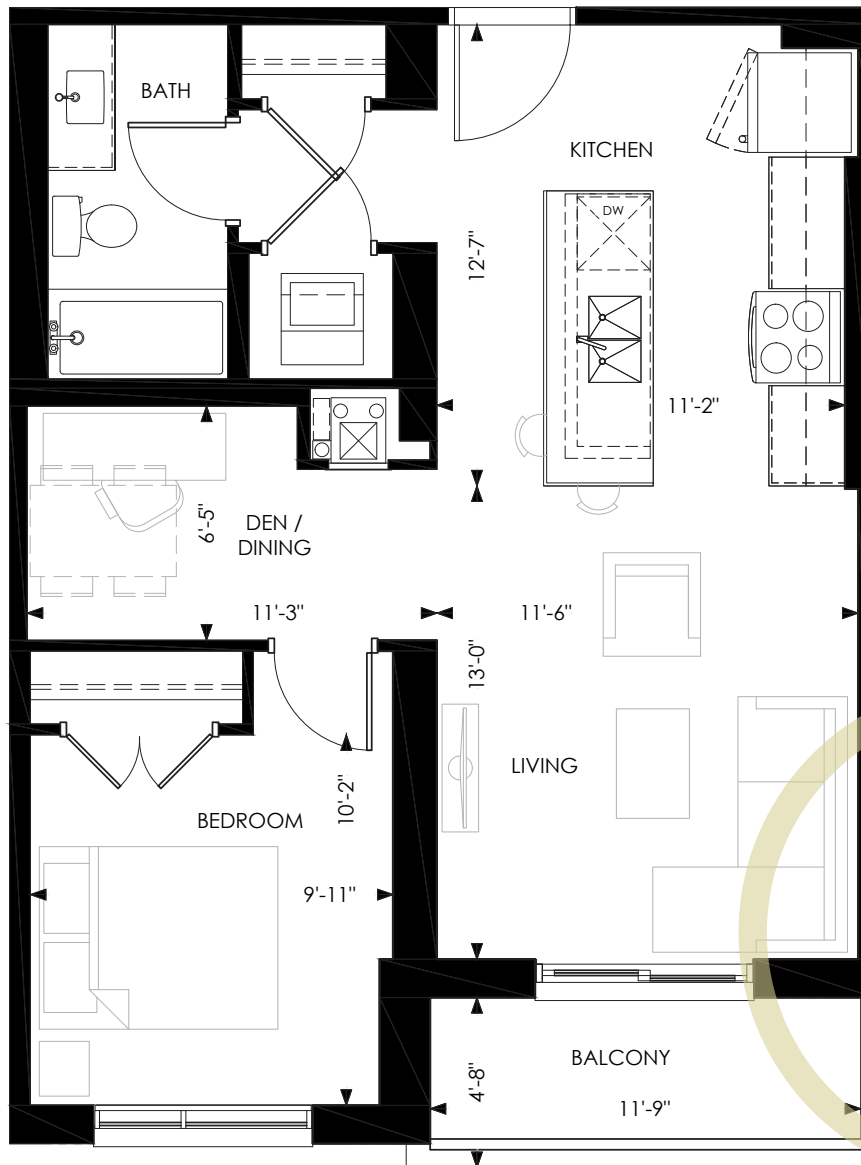

SIXTY SIX

Suite A3

1 BR, 1 Bath | 703 SF | BF

Suites: 211 – 411

Does not include furniture. All dimensions and specifications are subject to change without notice. E.&O.E

66 Weber St. E., Kitchener, ON N2H 1C7