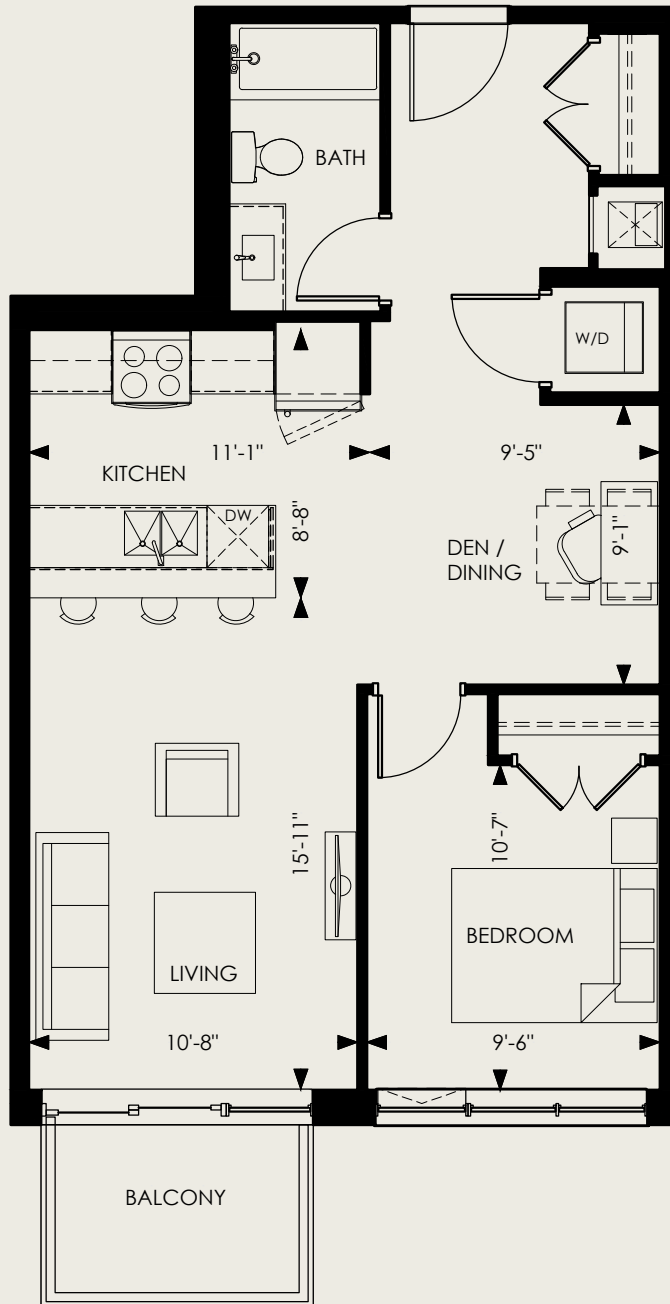

CLAREMONT

1 Bed, 1 Bath + Den

INTERIOR
729 SF

BALCONY
52 SF

FLOORS
11,12

SUITES 1105, 1107, 1205, 1207

194 ERB STREET WEST, WATERLOO, ON

Does not include furniture. All dimensions and specifications are subject to change without notice. E.&O.E.