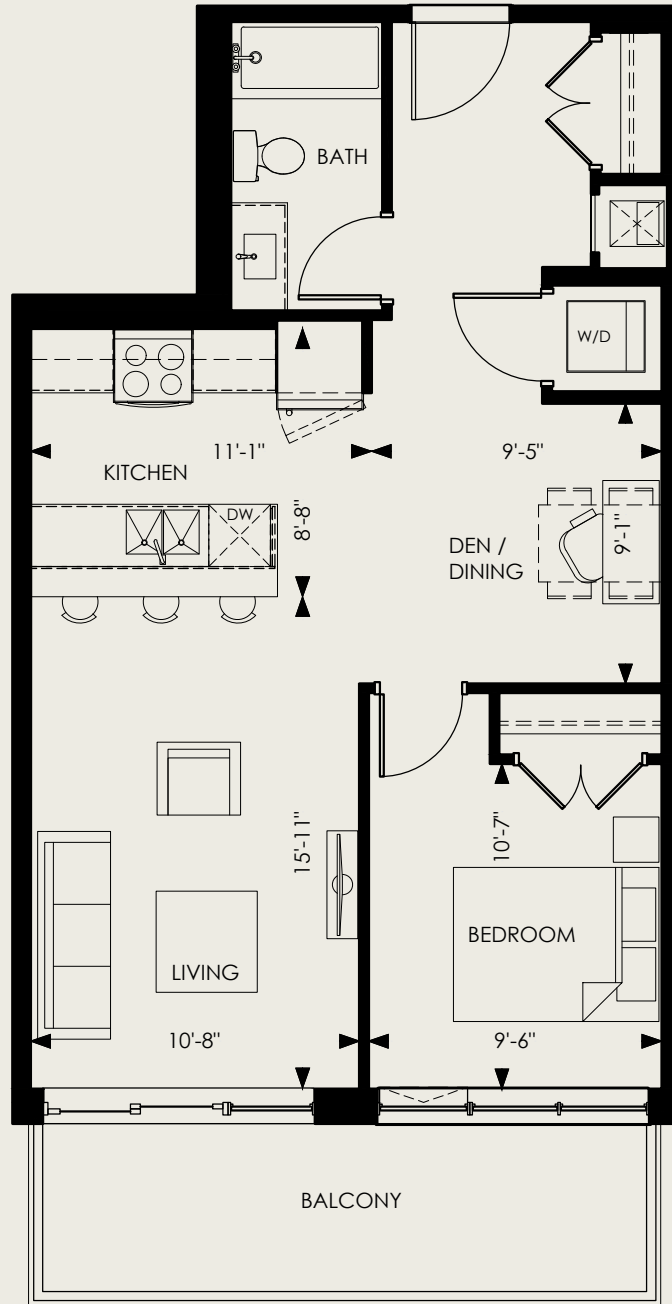

CLAREMONT

1 Bed, 1 Bath + Den

INTERIOR

729 SF

BALCONY

102 SF

FLOORS

10

SUITES 1005, 1007

194 ERB STREET WEST, WATERLOO, ON

Does not include furniture. All dimensions and specifications are subject to change without notice. E.&O.E.

Killam
home for all

The
CARRICK