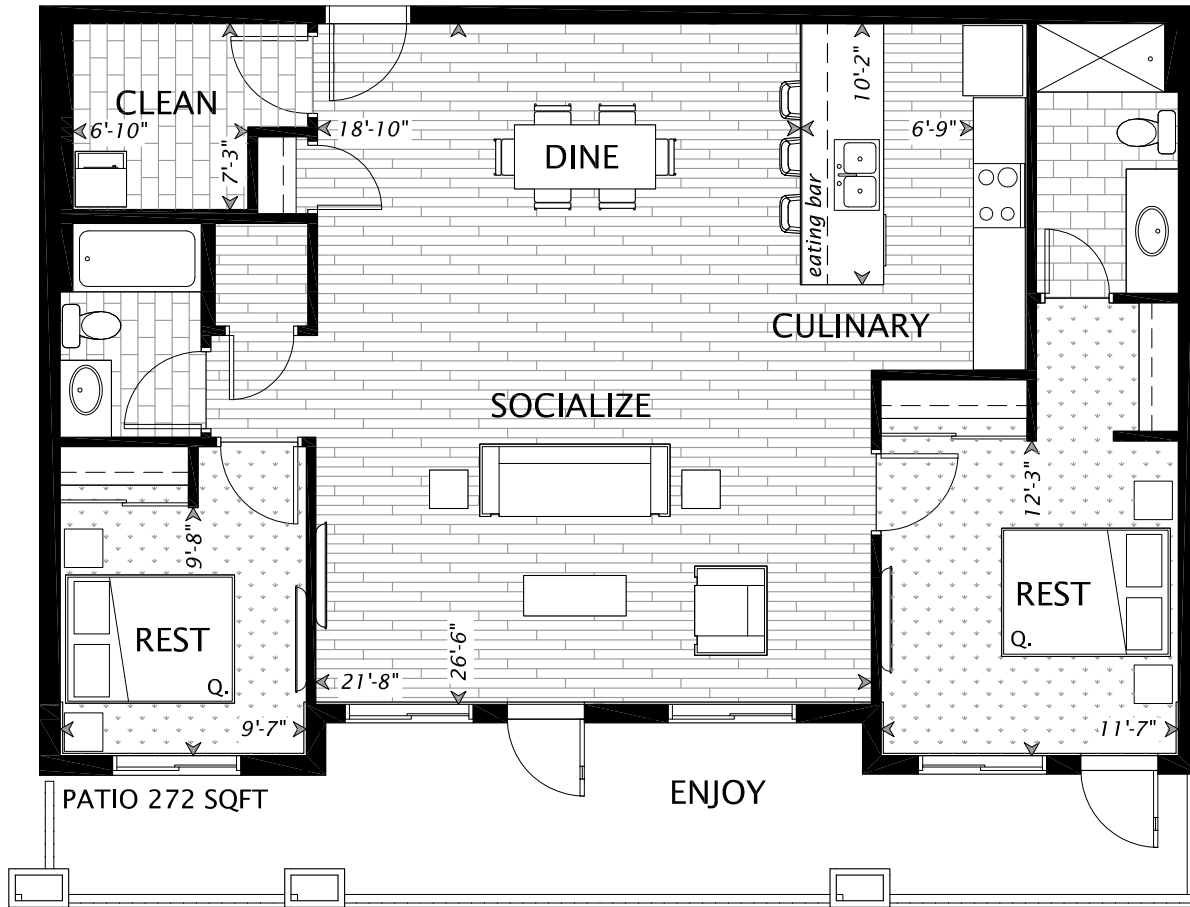

THE NAUTICAL AT
SUMMERSIDE
LUXURY SUITES

CORAL

1200 sq ft. (RMS)
2 Bed / 2 Bath