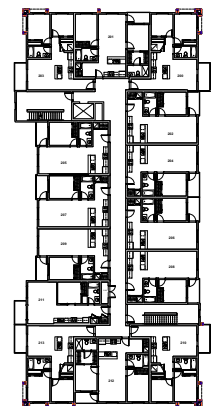

# CROWN ISLE BOULEVARD

621 CROWN ISLE BOULEVARD, COMOX, BC

Suites 105-405, 107-407

1 Bed, 1 Bath

FLOOR 1

FLOORS 2-4

844.640.0539  
killamreit.com

All sizes and specifications are subject to change without notice. Floor plans are approximate dimensions. Actual usable floor space may vary from the stated floor area. E.&O.E.