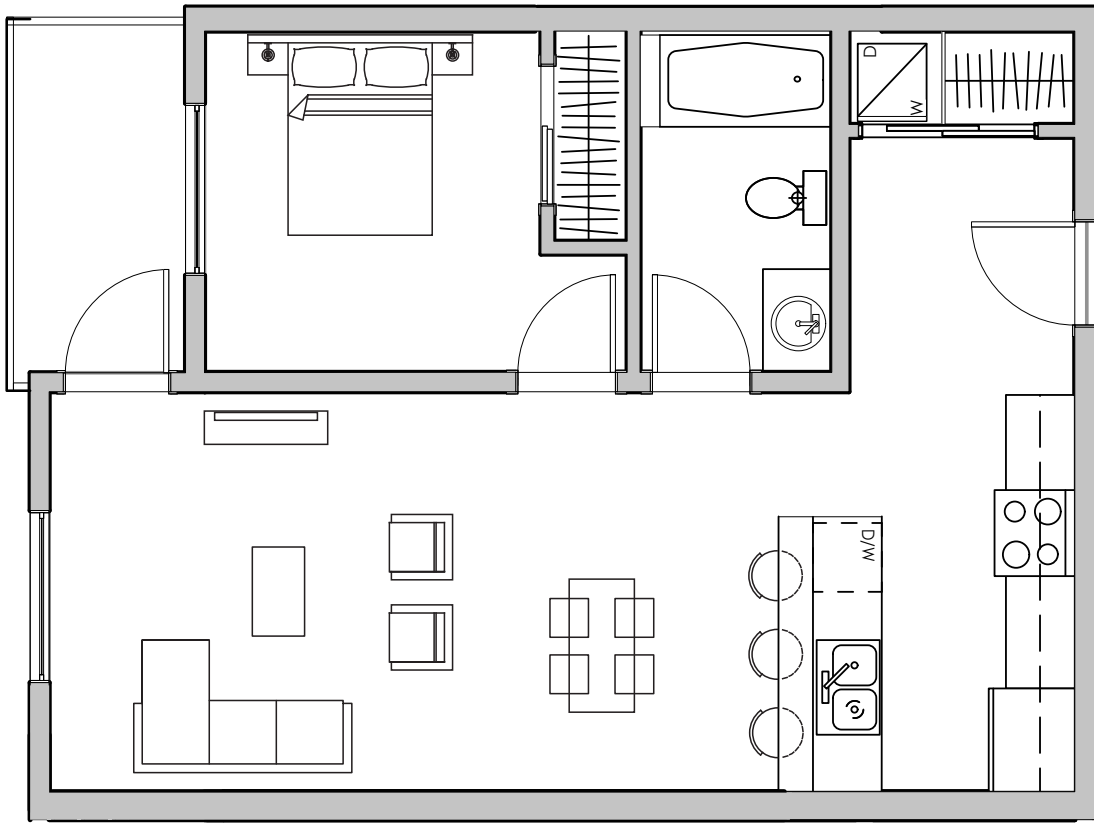

# CROWN ISLE BOULEVARD

621 CROWN ISLE BOULEVARD, COMOX, BC

Suites 105-405, 107-407

1 Bed, 1 Bath

FLOOR 1

FLOORS 2-4

844.640.0539  
killamreit.com

All sizes and specifications are subject to change without notice. Floor plans are approximate dimensions. Actual usable floor space may vary from the stated floor area. E.&O.E.