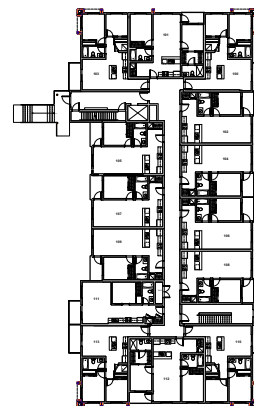

# CROWN ISLE BOULEVARD

621 CROWN ISLE BOULEVARD, COMOX, BC

Suites 105-405, 107-407

1 Bed, 1 Bath

FLOOR 1

FLOORS 2-4

844.640.0539  
killamreit.com

All sizes and specifications are subject to change without notice. Floor plans are approximate dimensions. Actual usable floor space may vary from the stated floor area. E.&O.E.