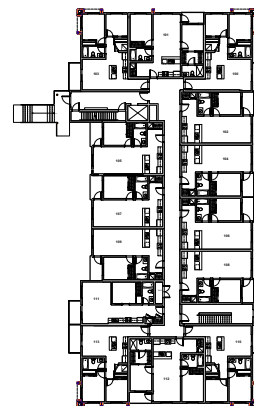

# CROWN ISLE BOULEVARD

621 CROWN ISLE BOULEVARD, COMOX, BC

Suites 109-409

1 Bed, 1 Bath

FLOOR 1

FLOORS 2-4

**Killam**  
APARTMENT REIT

844.640.0539

killamreit.com

All sizes and specifications are subject to change without notice. Floor plans are approximate dimensions. Actual usable floor space may vary from the stated floor area. E.&O.E.