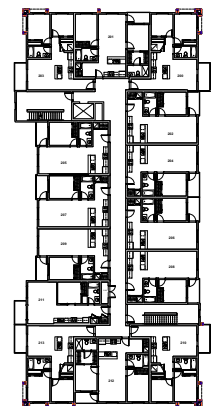

# CROWN ISLE BOULEVARD

621 CROWN ISLE BOULEVARD, COMOX, BC

Suites 109-409

1 Bed, 1 Bath

FLOOR 1

FLOORS 2-4

**Killam**  
APARTMENT REIT

844.640.0539

killamreit.com

All sizes and specifications are subject to change without notice. Floor plans are approximate dimensions. Actual usable floor space may vary from the stated floor area. E.&O.E.