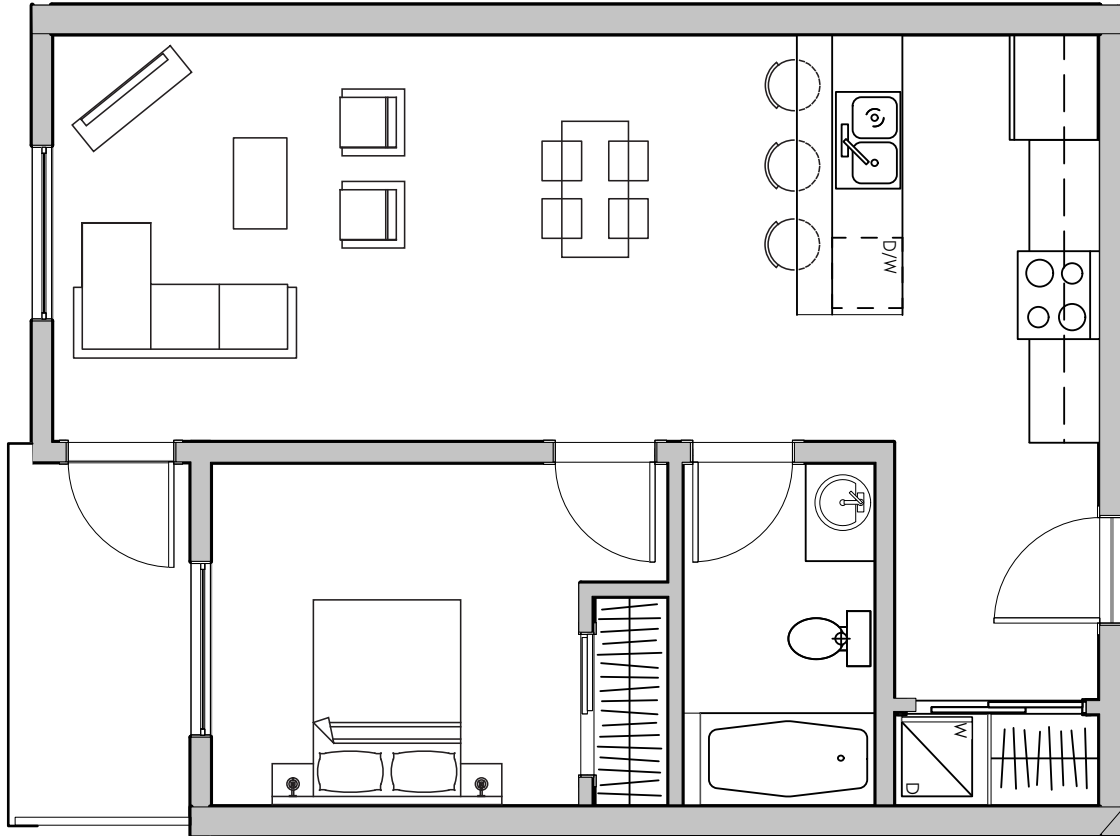

# CROWN ISLE BOULEVARD

621 CROWN ISLE BOULEVARD, COMOX, BC

Suites 109-409

1 Bed, 1 Bath

FLOOR 1

FLOORS 2-4

**Killam**  
APARTMENT REIT

844.640.0539

killamreit.com

All sizes and specifications are subject to change without notice. Floor plans are approximate dimensions. Actual usable floor space may vary from the stated floor area. E.&O.E.