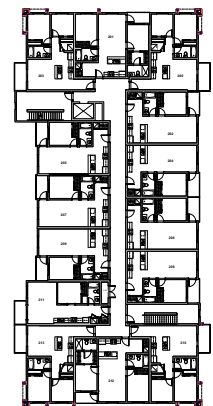

CROWN ISLE BOULEVARD

621 CROWN ISLE BOULEVARD, COMOX, BC

Suites 110-410

1 Bed, 1 Bath

FLOOR 1

FLOORS 2-4

Killam
APARTMENT REIT

844.640.0539

killamreit.com

All sizes and specifications are subject to change without notice. Floor plans are approximate dimensions. Actual usable floor space may vary from the stated floor area. E.&O.E.