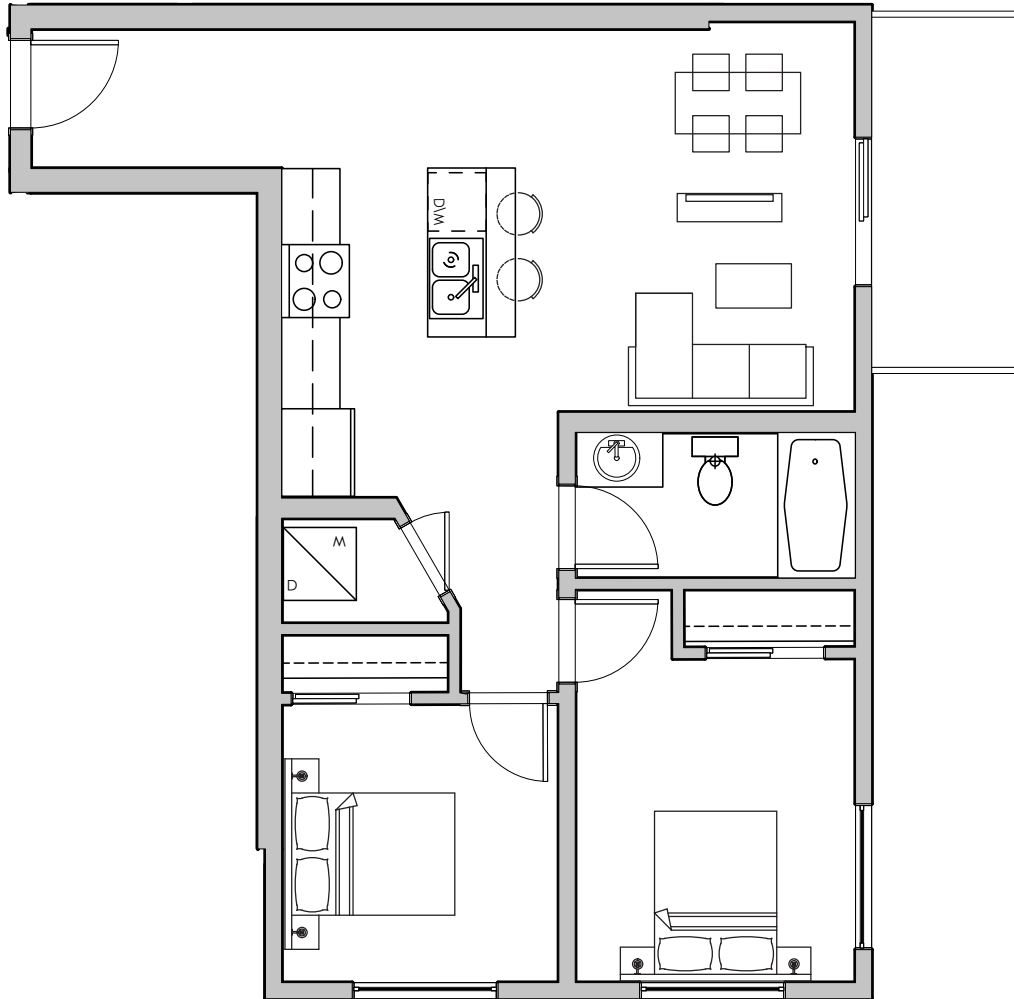

CROWN ISLE BOULEVARD

621 CROWN ISLE BOULEVARD, COMOX, BC

Suites 110-410

1 Bed, 1 Bath

FLOOR 1

FLOORS 2-4

Killam
APARTMENT REIT

844.640.0539

killamreit.com

All sizes and specifications are subject to change without notice. Floor plans are approximate dimensions. Actual usable floor space may vary from the stated floor area. E.&O.E.