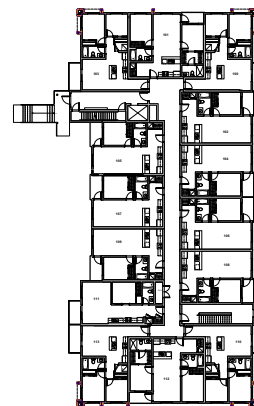

CROWN ISLE BOULEVARD

621 CROWN ISLE BOULEVARD, COMOX, BC

Suites 110-410

1 Bed, 1 Bath

FLOOR 1

FLOORS 2-4

Killam
APARTMENT REIT

844.640.0539

killamreit.com

All sizes and specifications are subject to change without notice. Floor plans are approximate dimensions. Actual usable floor space may vary from the stated floor area. E.&O.E.