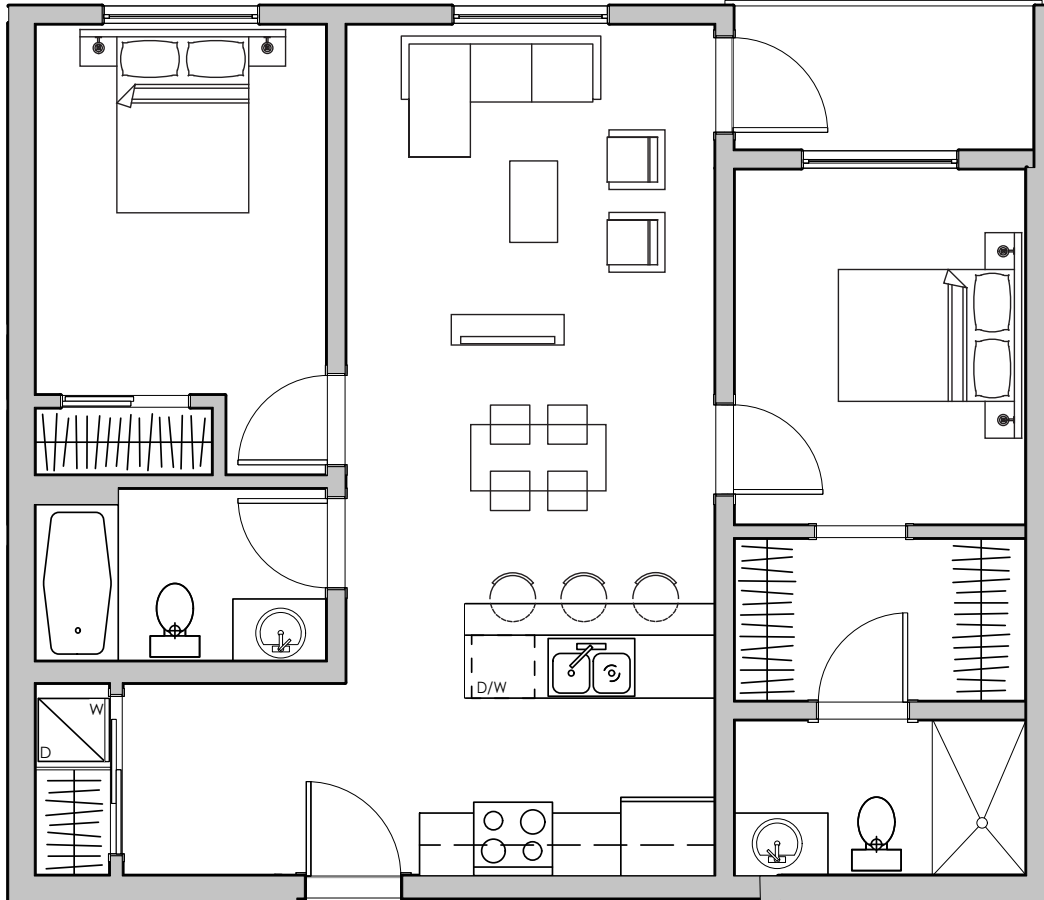

CROWN ISLE BOULEVARD

621 CROWN ISLE BOULEVARD, COMOX, BC

Suites 101-401

2 Bed, 2 Bath

FLOOR 1

FLOORS 2-4

844.640.0539
killamreit.com

All sizes and specifications are subject to change without notice. Floor plans are approximate dimensions. Actual usable floor space may vary from the stated floor area. E.&O.E.