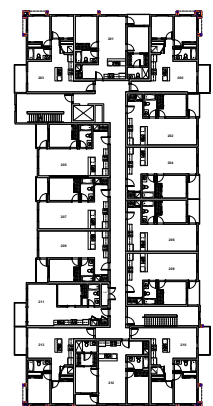

CROWN ISLE BOULEVARD

621 CROWN ISLE BOULEVARD, COMOX, BC

Suites 101-401

2 Bed, 2 Bath

FLOOR 1

FLOORS 2-4

844.640.0539
killamreit.com

All sizes and specifications are subject to change without notice. Floor plans are approximate dimensions. Actual usable floor space may vary from the stated floor area. E.&O.E.