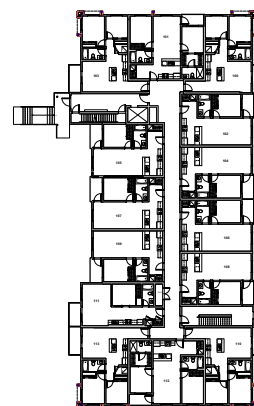

CROWN ISLE BOULEVARD

621 CROWN ISLE BOULEVARD, COMOX, BC

Suites 101-401

2 Bed, 2 Bath

FLOOR 1

FLOORS 2-4

844.640.0539
killamreit.com

All sizes and specifications are subject to change without notice. Floor plans are approximate dimensions. Actual usable floor space may vary from the stated floor area. E.&O.E.