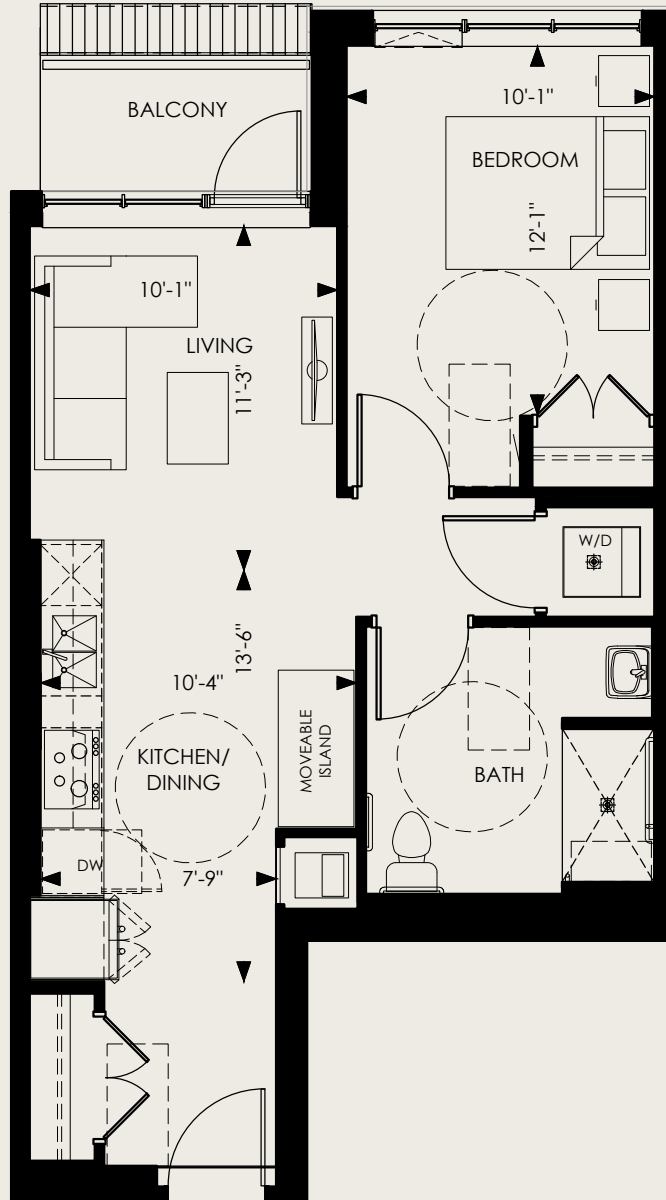

# DIETZ

1 Bed, 1 Bath, Accessible

INTERIOR  
684 SF

BALCONY  
40 SF

FLOORS  
4

SUITES 406, 408

194 ERB STREET WEST, WATERLOO, ON

Does not include furniture. All dimensions and specifications are subject to change without notice. E.&O.E.