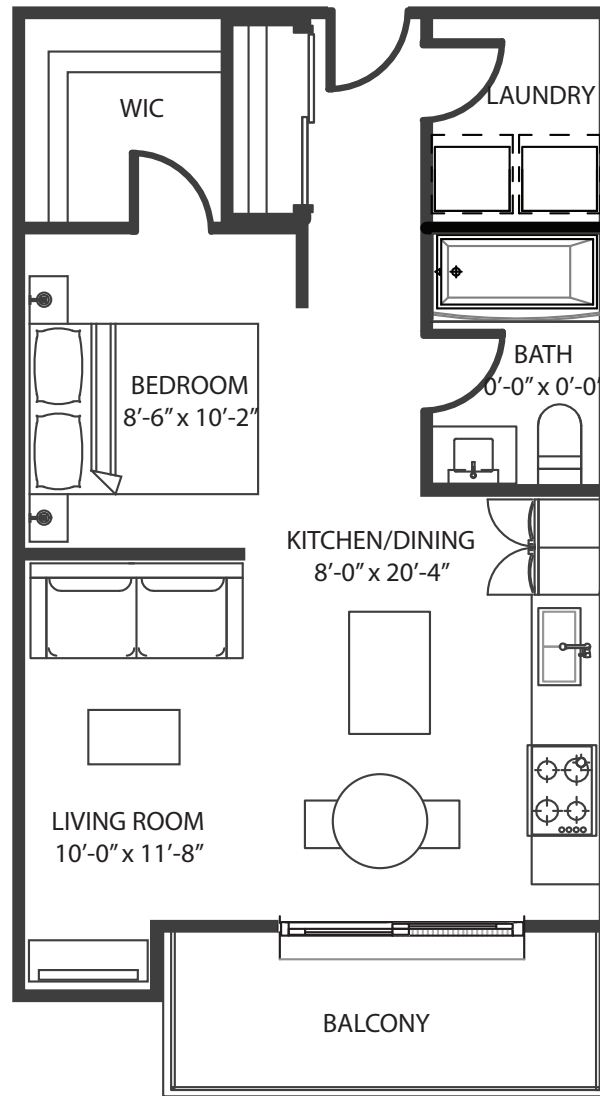

EMMA PLACE

1321 MOUNTAIN RD, MONCTON

Unit Type 3 | Bachelor

575 square feet

FLOOR 1

FLOORS 2-6

506.378.3884
killamreit.com

All sizes and specifications are subject to change without notice. Floor plans are approximate dimensions. Actual usable floor space may vary from the stated floor area. E.&O.E.