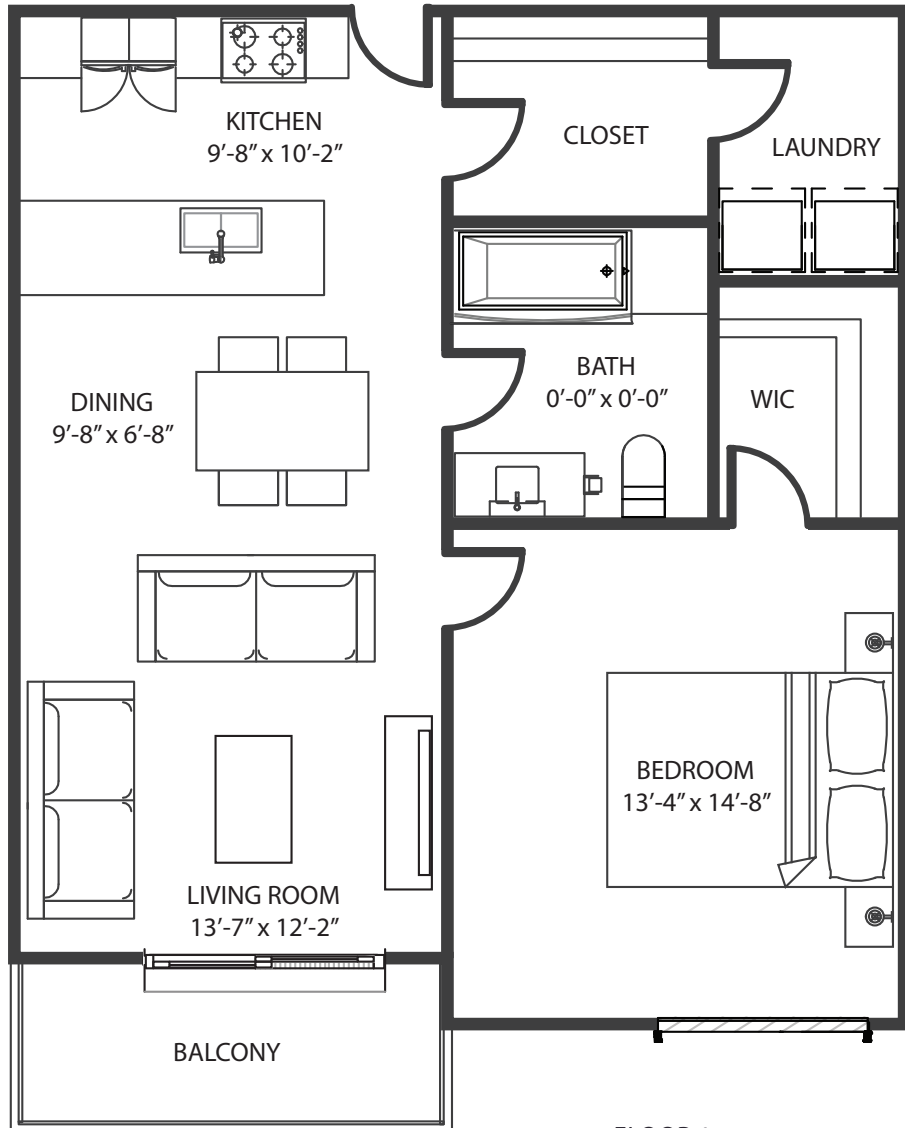

EMMA PLACE

1321 MOUNTAIN RD, MONCTON

Unit Type 1 | 1 Bed, 1 Bath

880 square feet

FLOOR 1

FLOORS 2-6