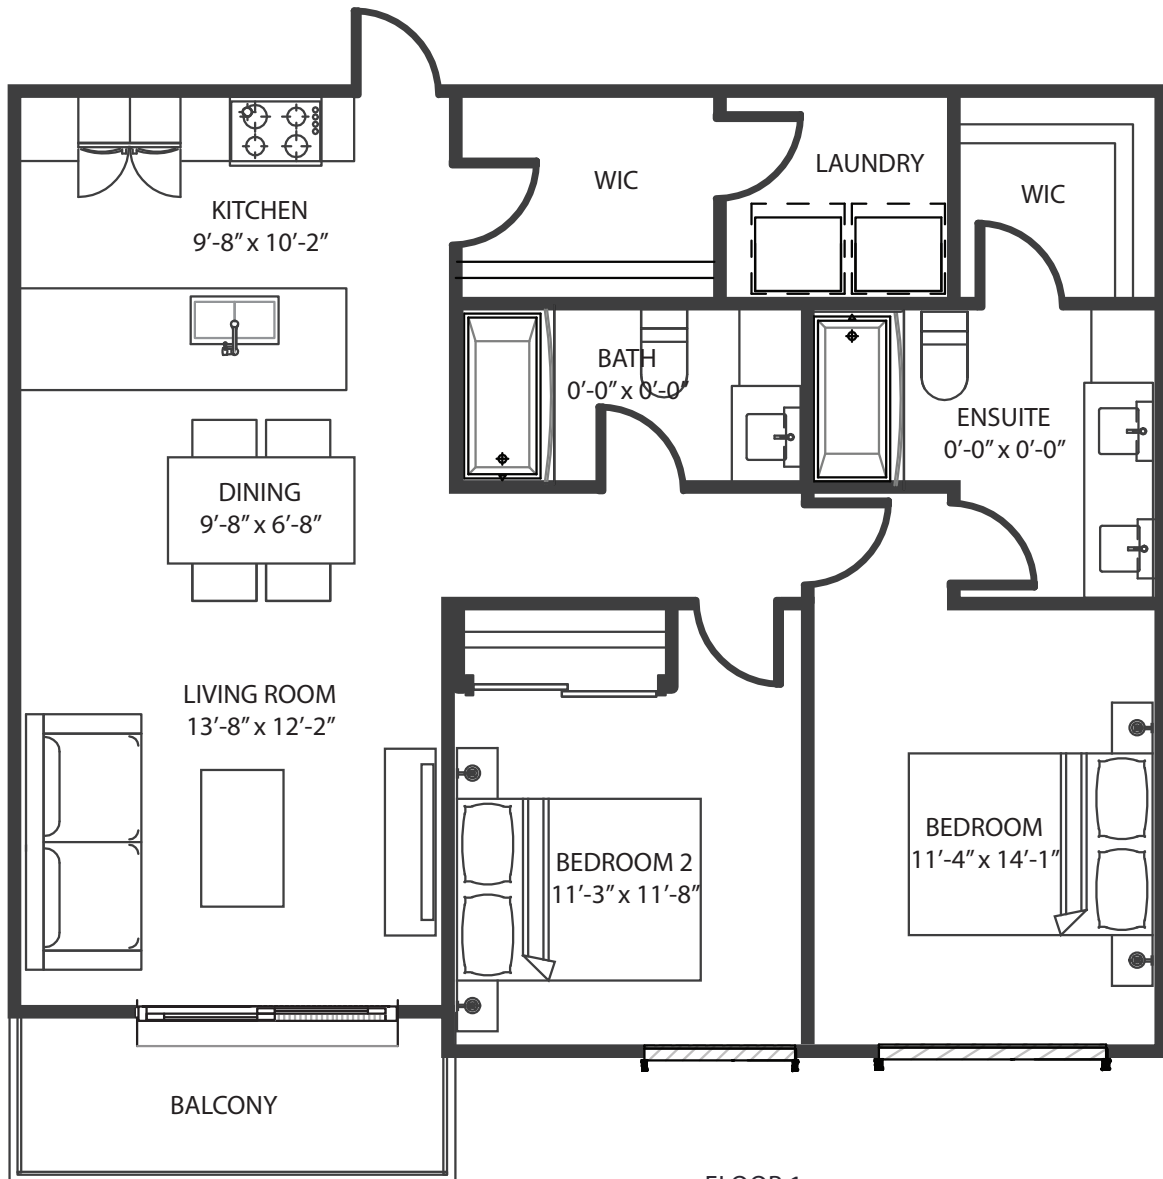

EMMA PLACE

1321 MOUNTAIN RD, MONCTON

Unit Type 2 | 2 Bed, 2 Bath

1,185 square feet

FLOOR 1

FLOORS 2-6

506.378.3884
killamreit.com

All sizes and specifications are subject to change without notice. Floor plans are approximate dimensions. Actual usable floor space may vary from the stated floor area. E.&O.E.