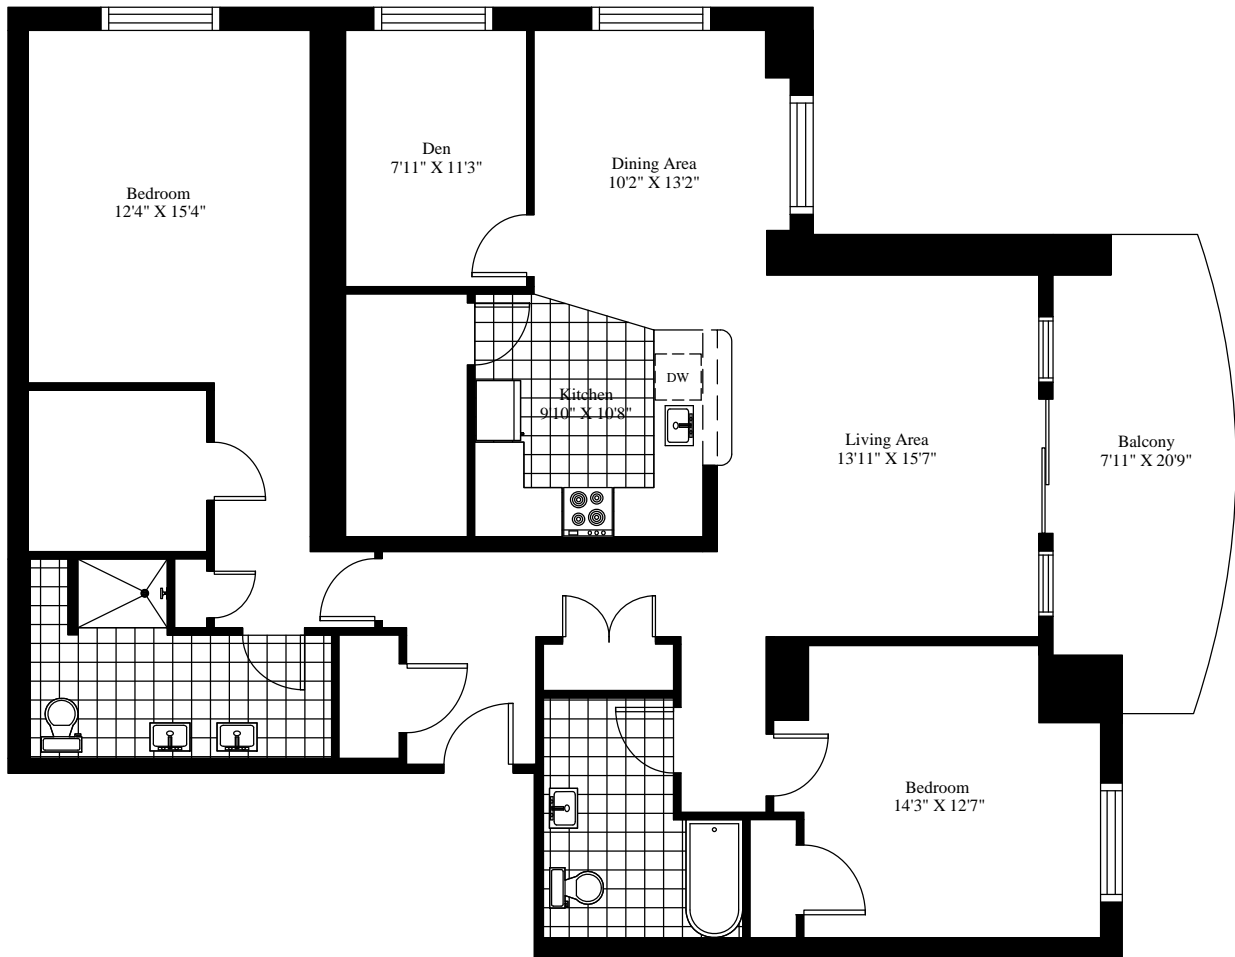

300 Royale Boulevard
Typical 2 Bedroom + Den (Corner Unit)

Unit Gross Area = 1,608 Square Feet

NOTE - Scale 1:100