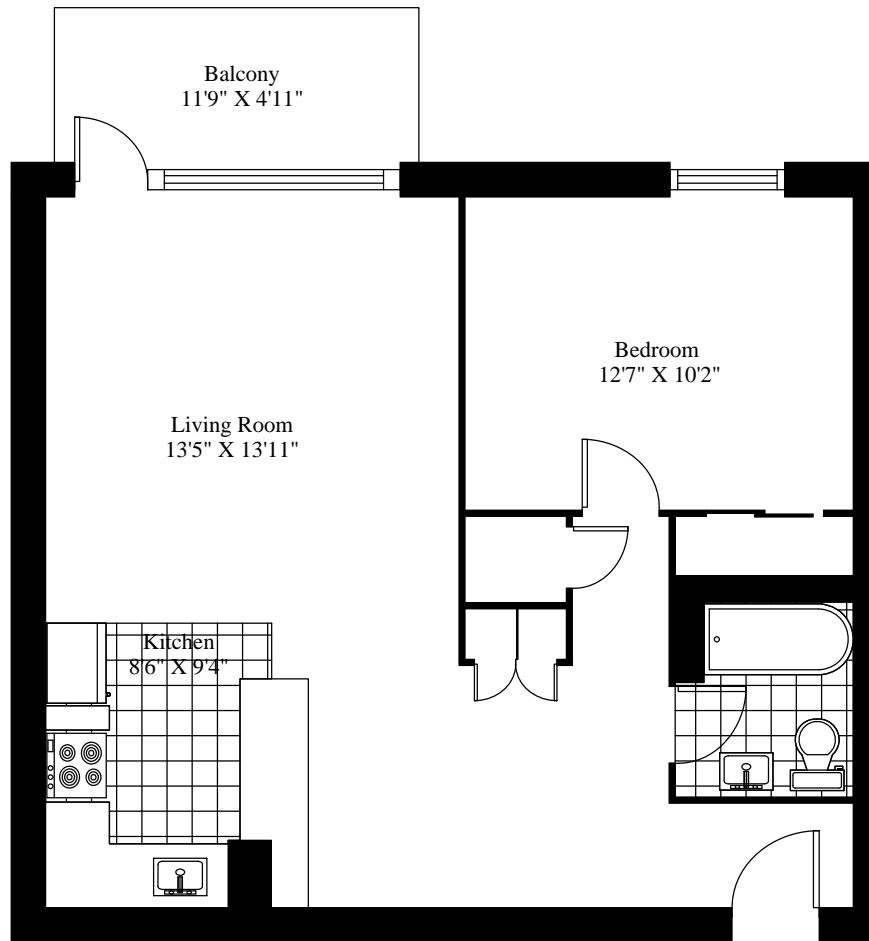

3000-3003 Olivet Street
Typical 1 Bedroom

Unit Gross Area = 678 Square Feet