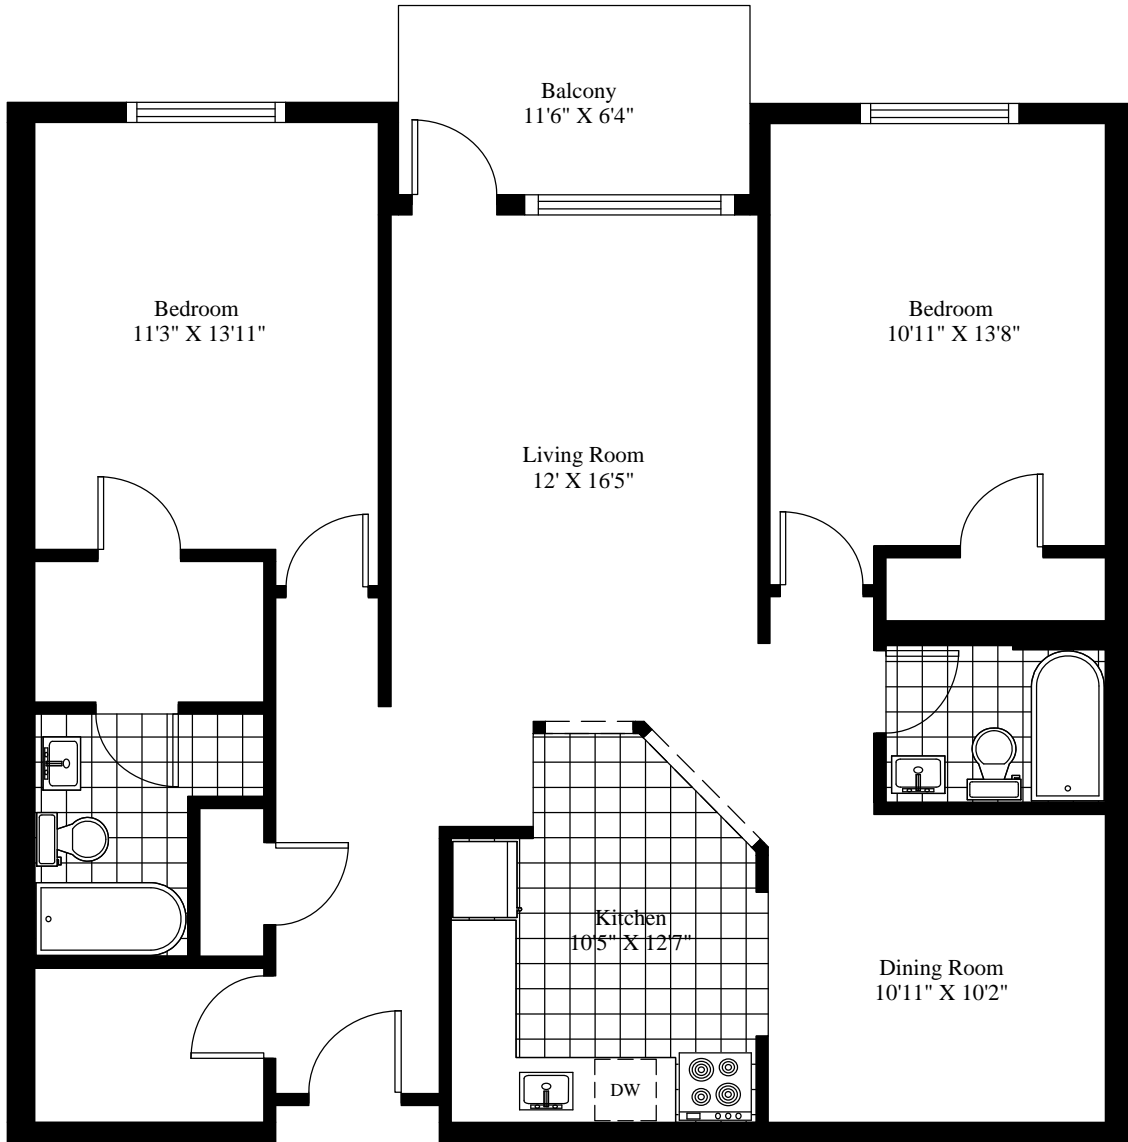

459 Parkland Drive
Typical 2 Bedroom (Type A)

Unit Gross Area = 1,171 Square Feet