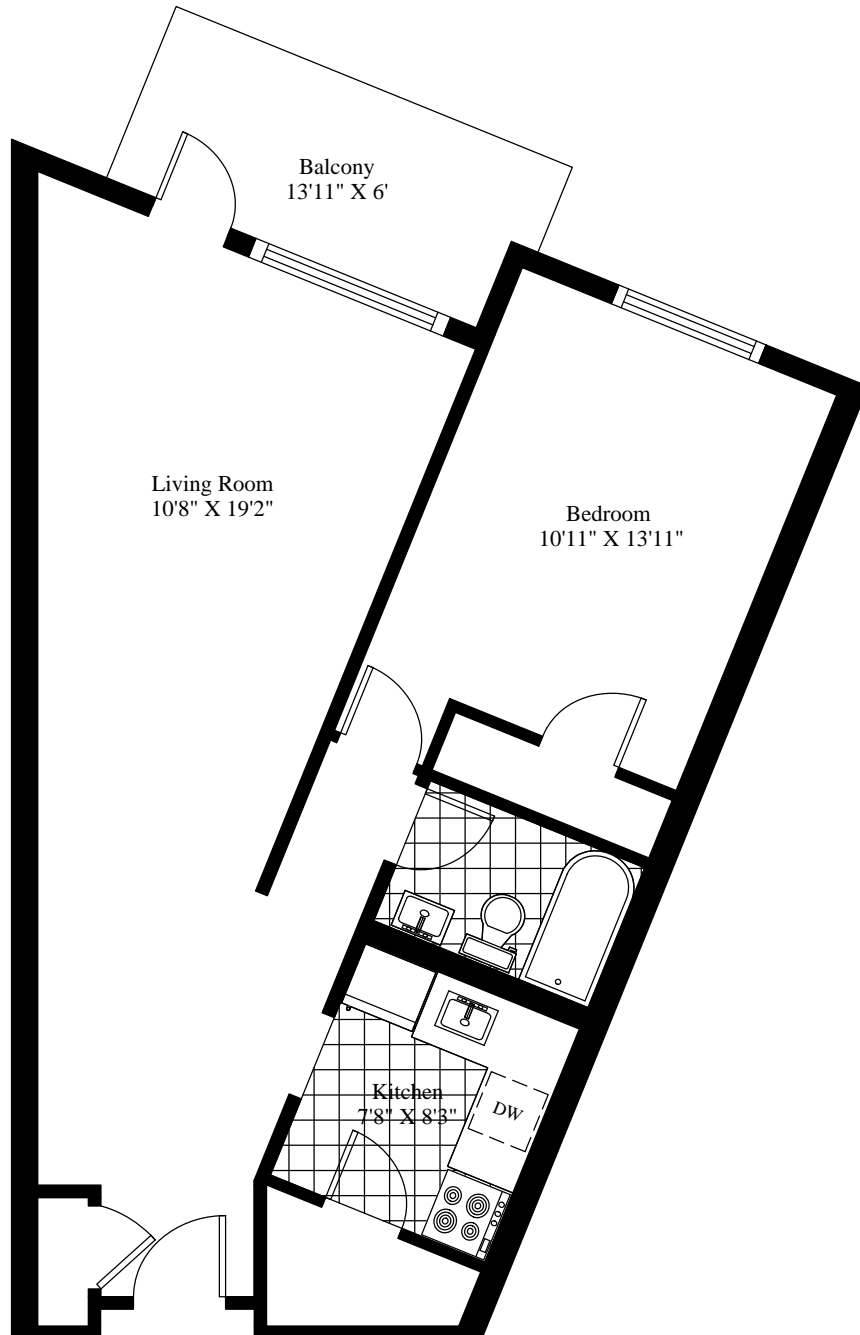

505 Parkland Drive
Typical Small 1 Bedroom

Unit Gross Area = 742 Square Feet