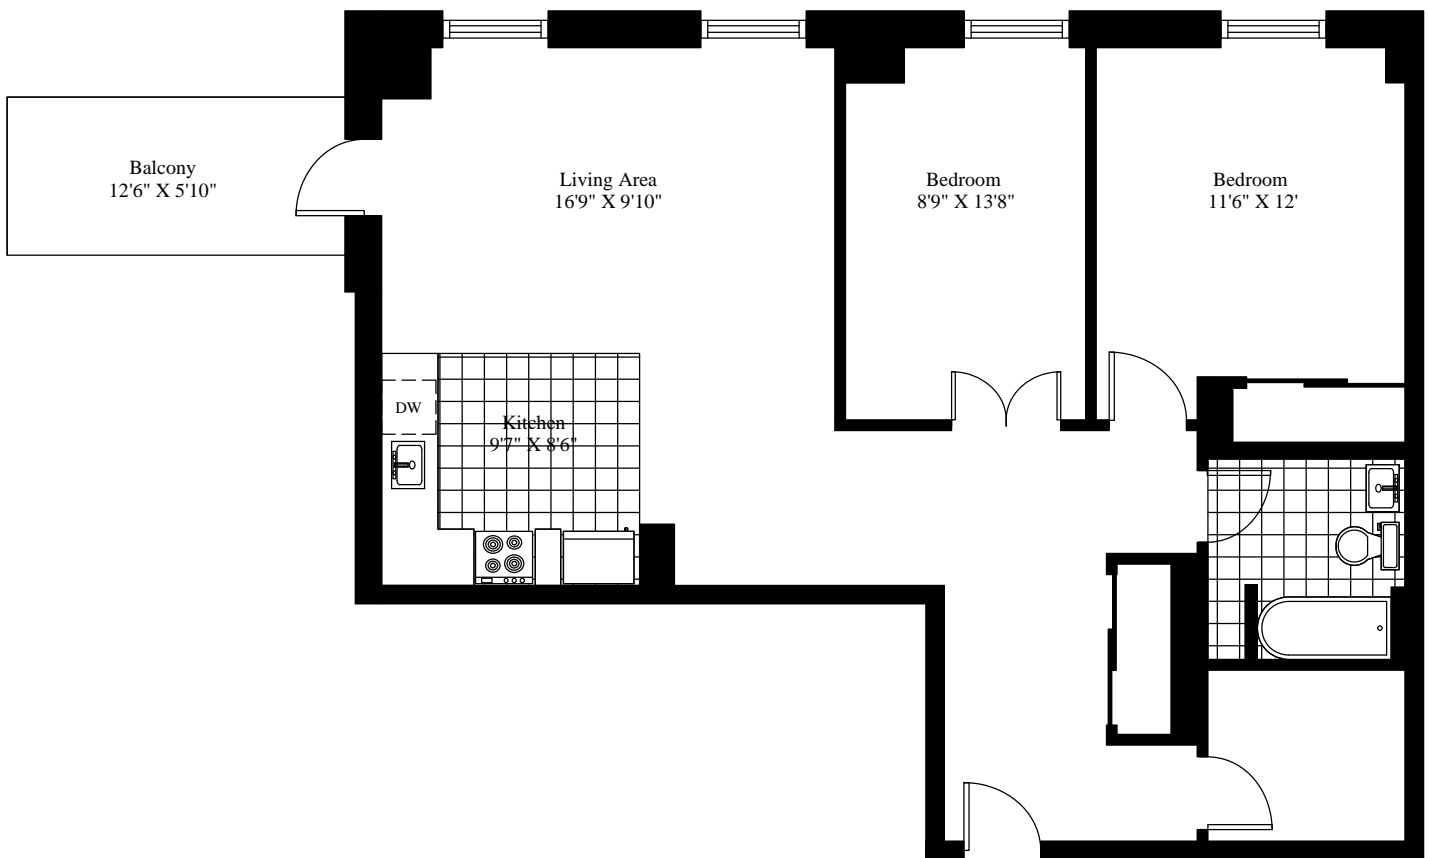

5620 South Street
Typical 2 Bedroom

Unit Gross Area = 987 Square Feet

NOTE - Scale 1:85