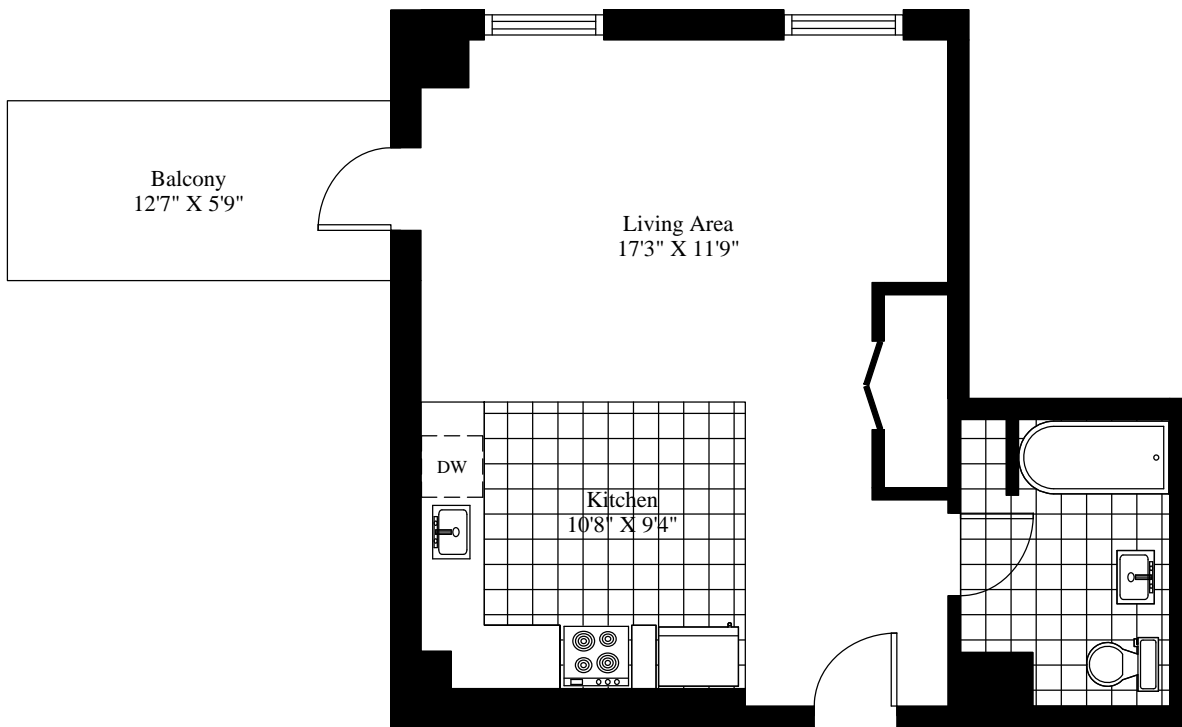

5620 South Street
Typical Large Bachelor

Unit Gross Area = 490 Square Feet