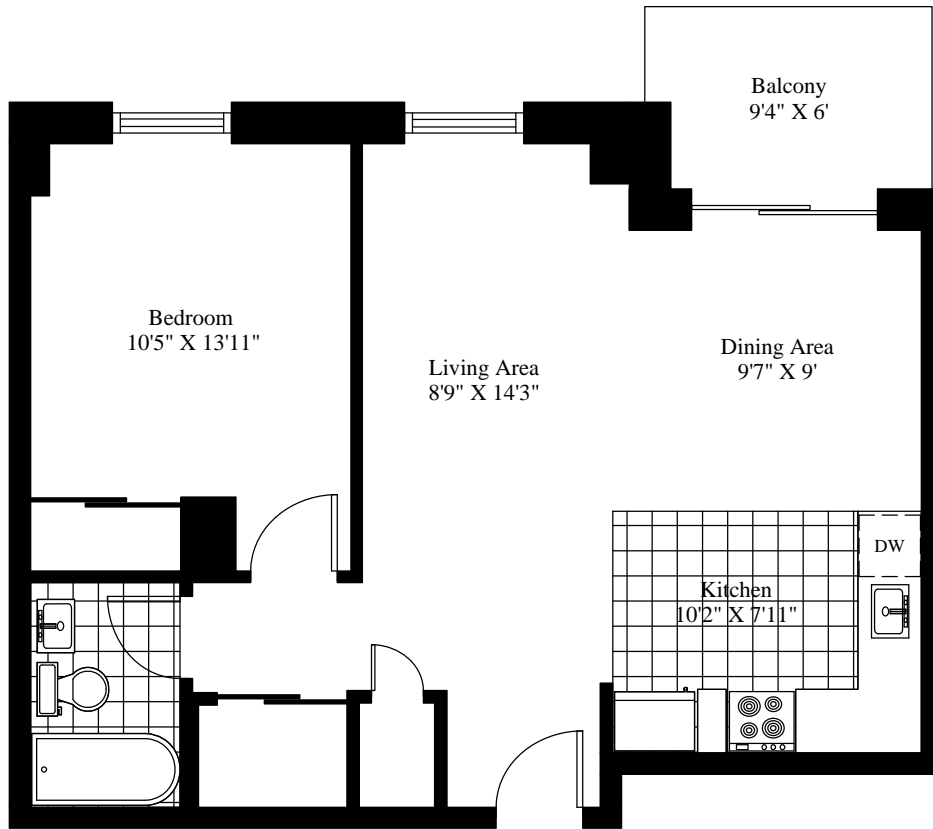

5620 South Street  
Typical Medium 1 Bedroom

Unit Gross Area = 656 Square Feet