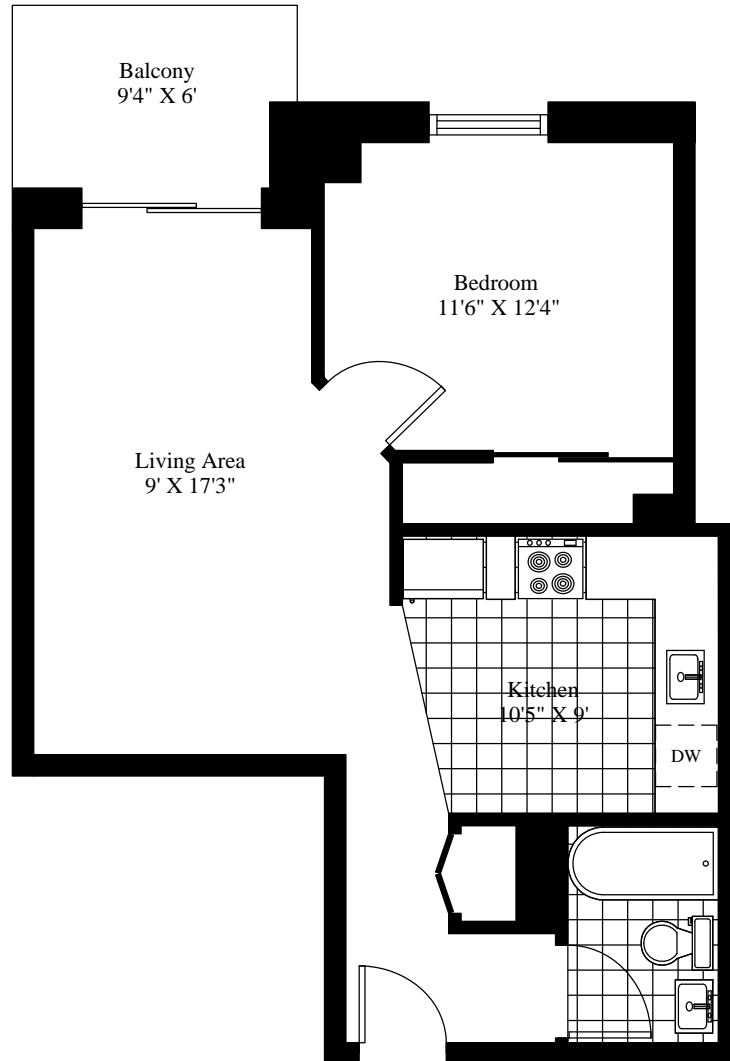

5620 South Street - The James
Typical Small 1 Bedroom

Unit Gross Area = 565 Square Feet