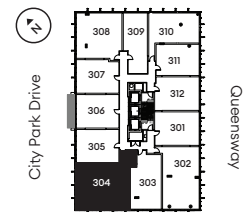

latitude

at frontier

Gables
 2 Bed / 2 Bath
 1,292 Sq Ft
 Units 204, 304

Floor 2

Floor 3

livingatfrontier.com/latitude

All sizes and specifications are subject to change without notice. Furniture is not included. E. & O.E.