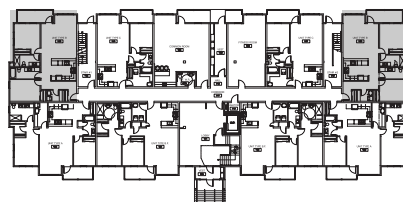

The Harley

B | 2 BR, 2 Bath | 870 SF

Suites: 103, 108, 203, 208, 303,
308, 403, 408

Floors 1-4

10 Harley Street
Charlottetown, PE
C1A 5T8

Does not include furniture. All dimensions and specifications are subject to change without notice. E.&O.E.