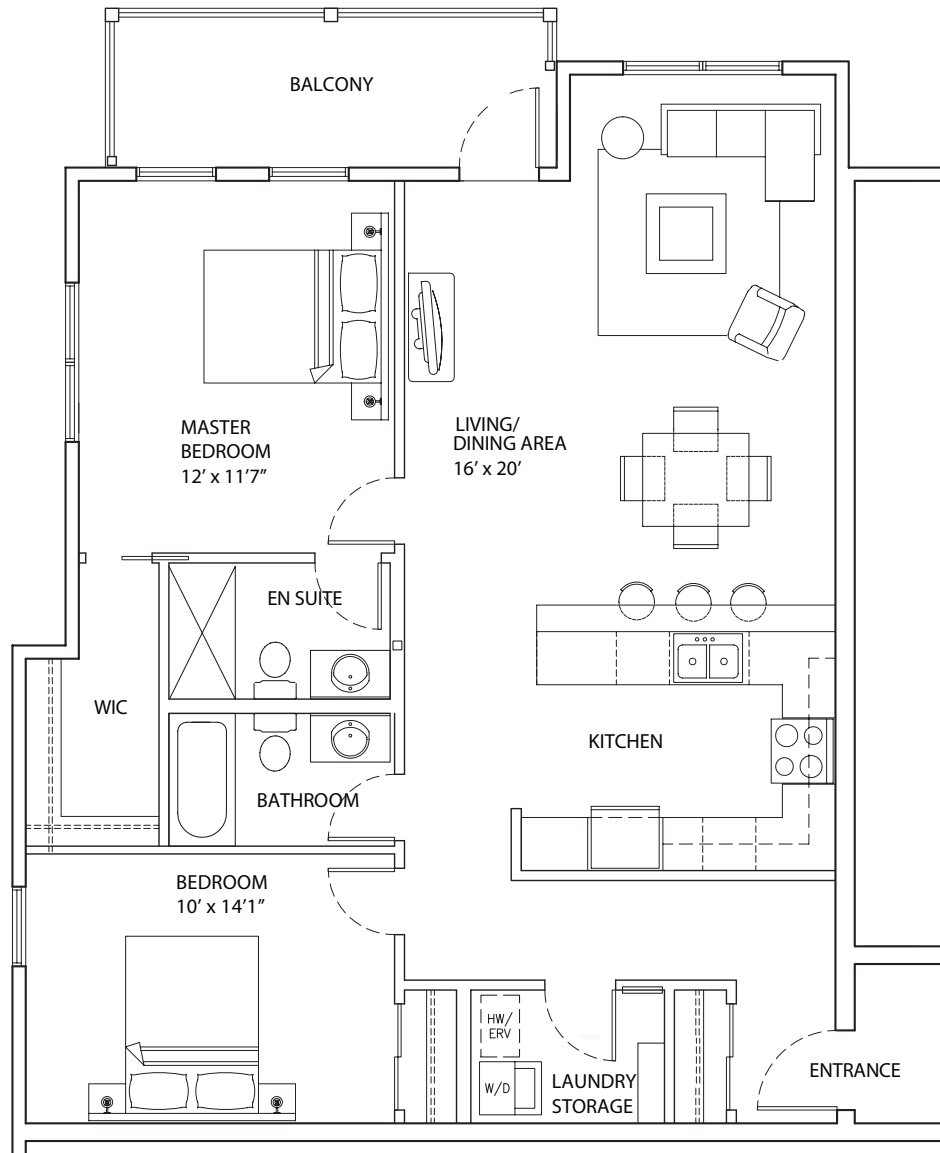

The Harley

B | 2 BR, 2 Bath | 870 SF

Suites: 103, 108, 203, 208, 303,
308, 403, 408

Floors 1-4

10 Harley Street
Charlottetown, PE
C1A 5T8

Does not include furniture. All dimensions and specifications are subject to change without notice. E.&O.E.