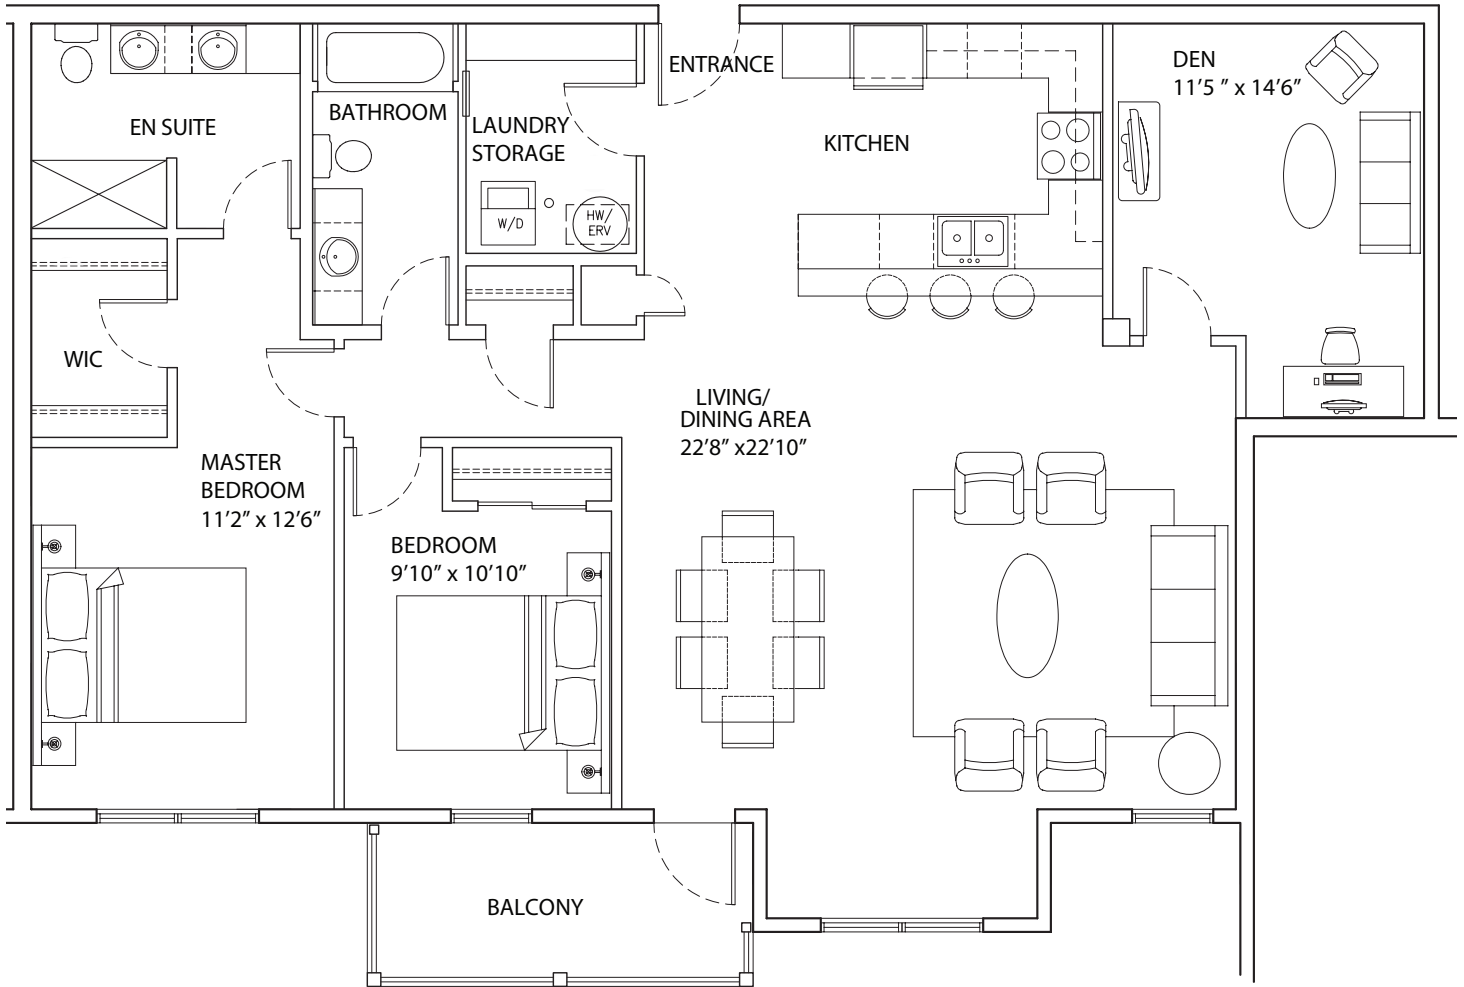

The Harley

E | 2 BR + Den, 2 Bath | 1,445 SF

Suite: 301, 401

Floors 3 & 4

10 Harley Street
Charlottetown, PE
C1A 5T8

Does not include furniture. All dimensions and specifications are subject to change without notice. E.&O.E.