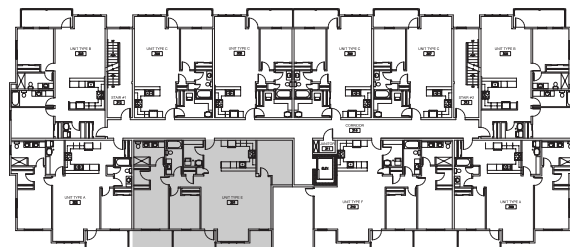

The Harley

E | 2 BR + Den, 2 Bath | 1,445 SF

Suite: 301, 401

Floors 3 & 4

10 Harley Street
Charlottetown, PE
C1A 5T8

Does not include furniture. All dimensions and specifications are subject to change without notice. E.&O.E.