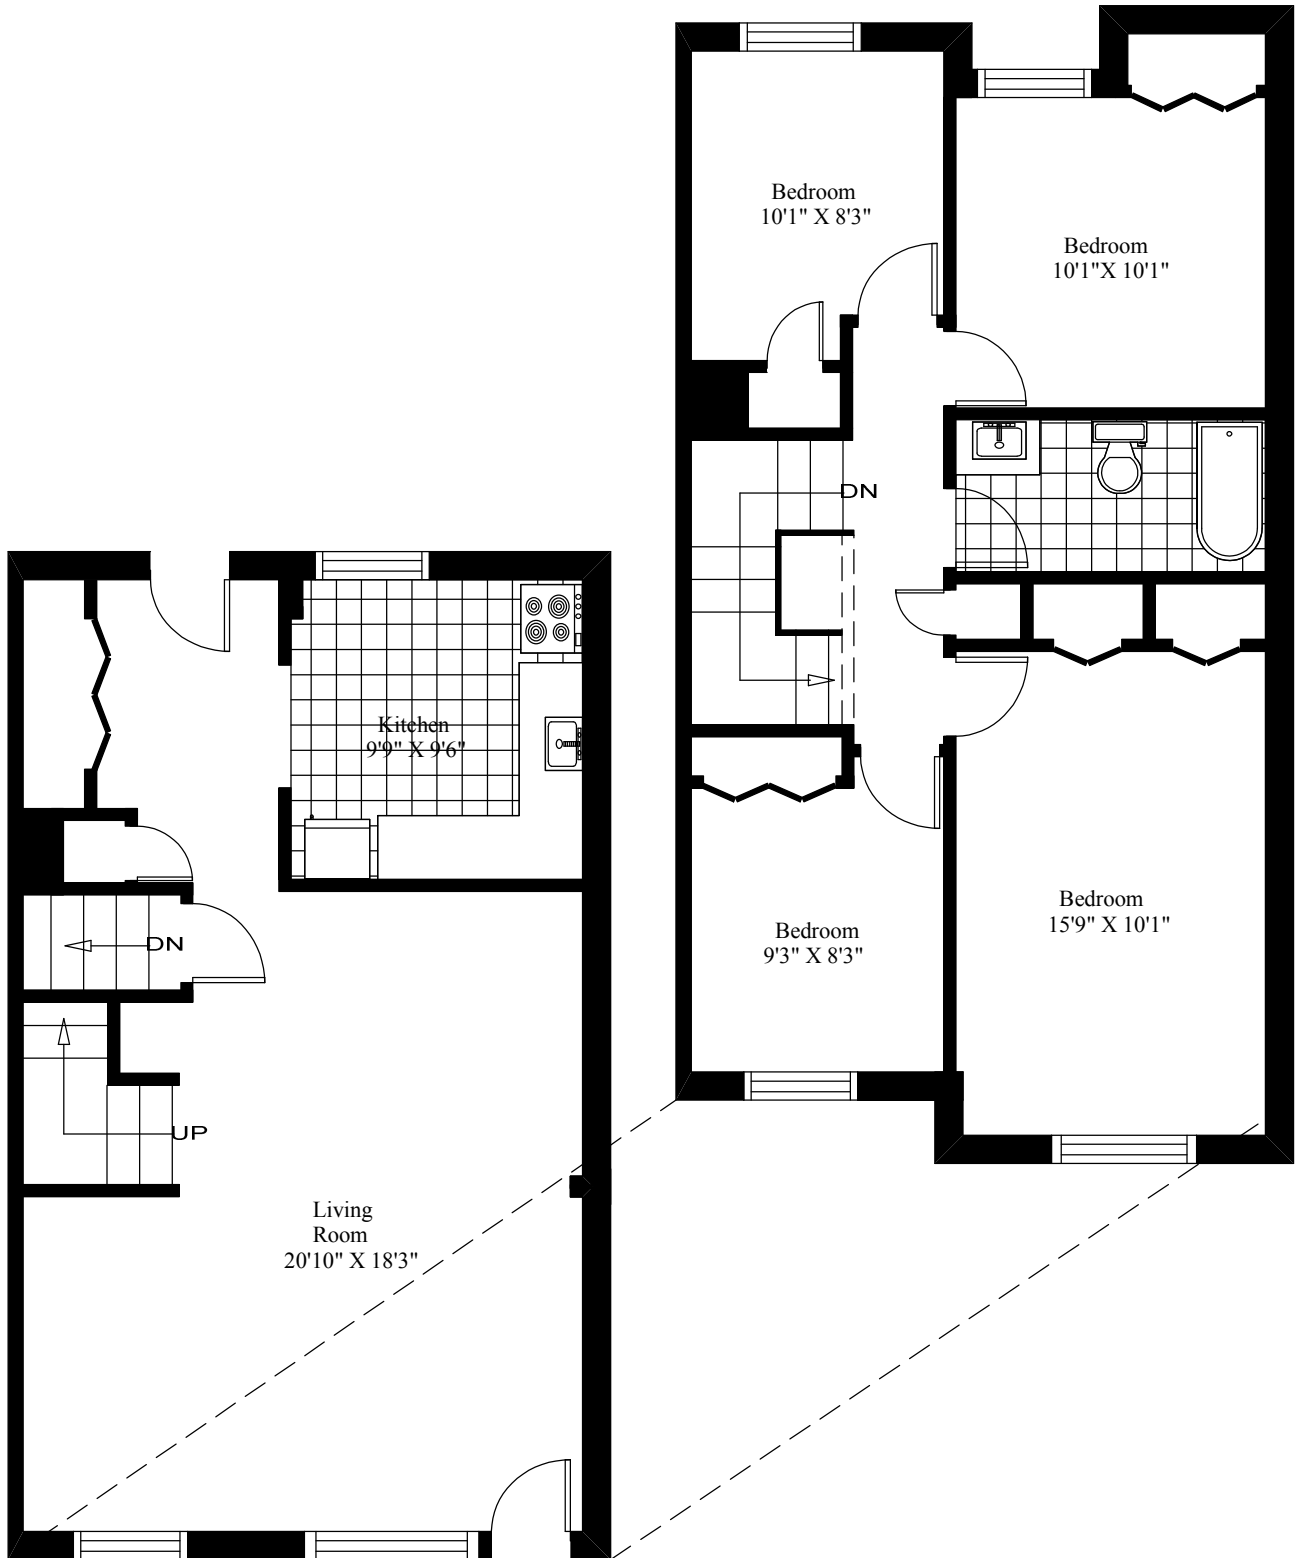

Harlington Crescent Typical Townhouse

Main Living Area = 1,358 Square Feet