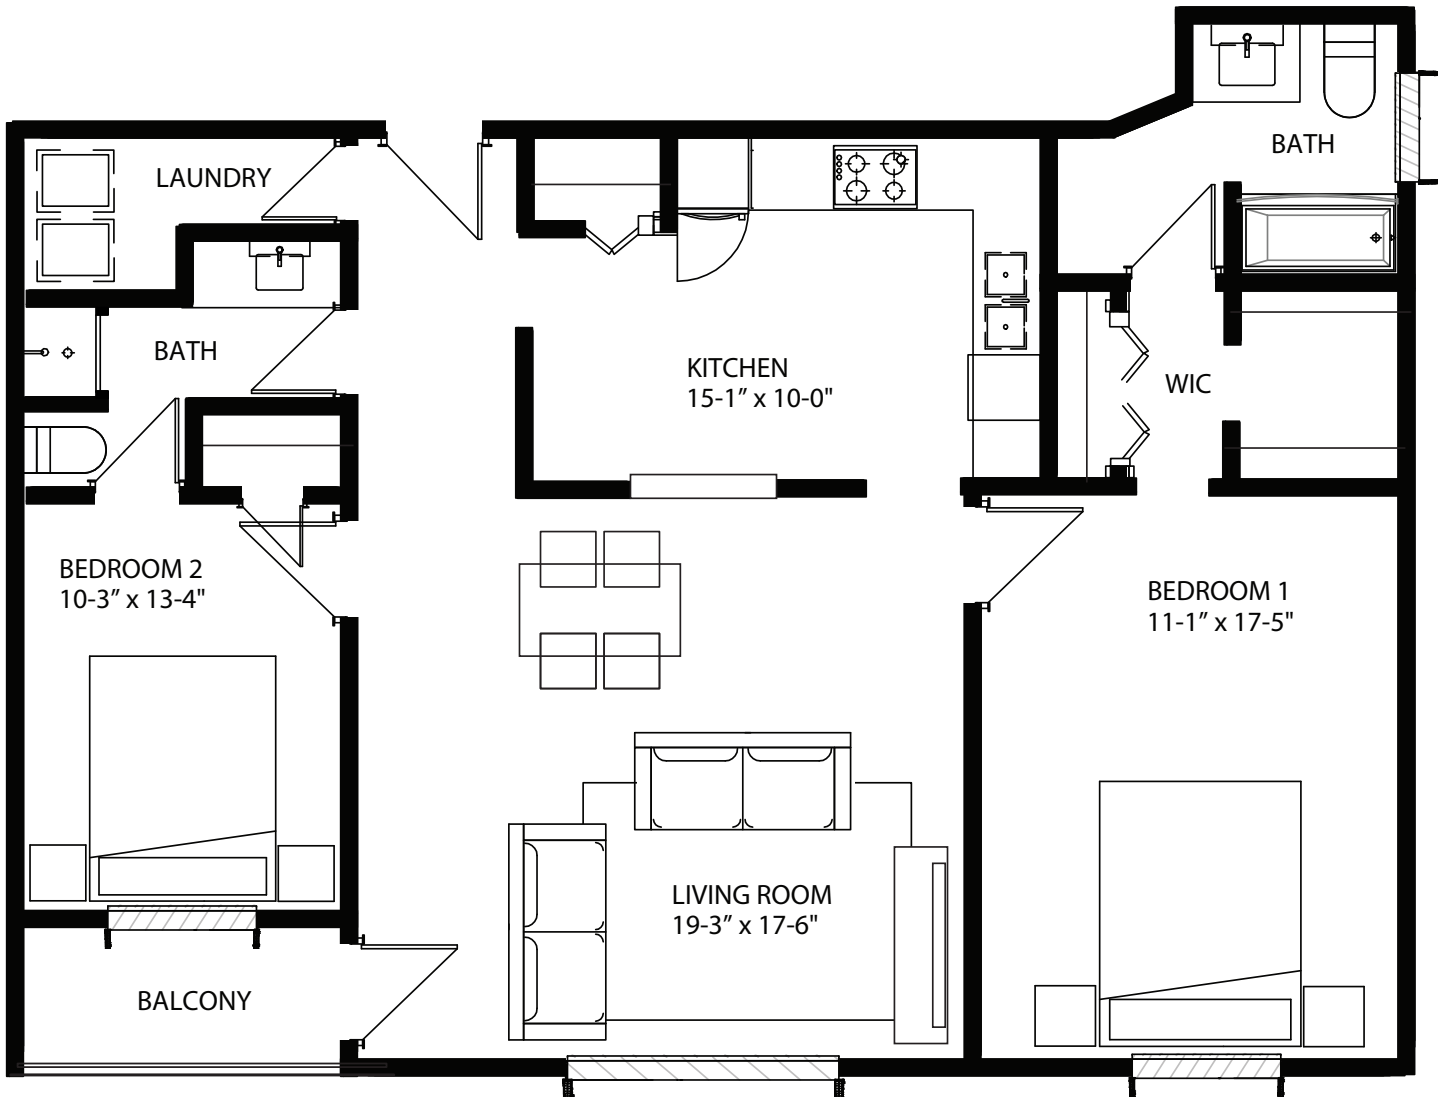

HERITAGE PLACE

301 & 315 HERITAGE DRIVE, KITCHENER
2 BEDROOM, 2 BATH | Approximately 813 SF

301 & 315 Heritage Drive
Kitchener, Ontario

All square footage measurements are an approximation. Actual sizes may vary.